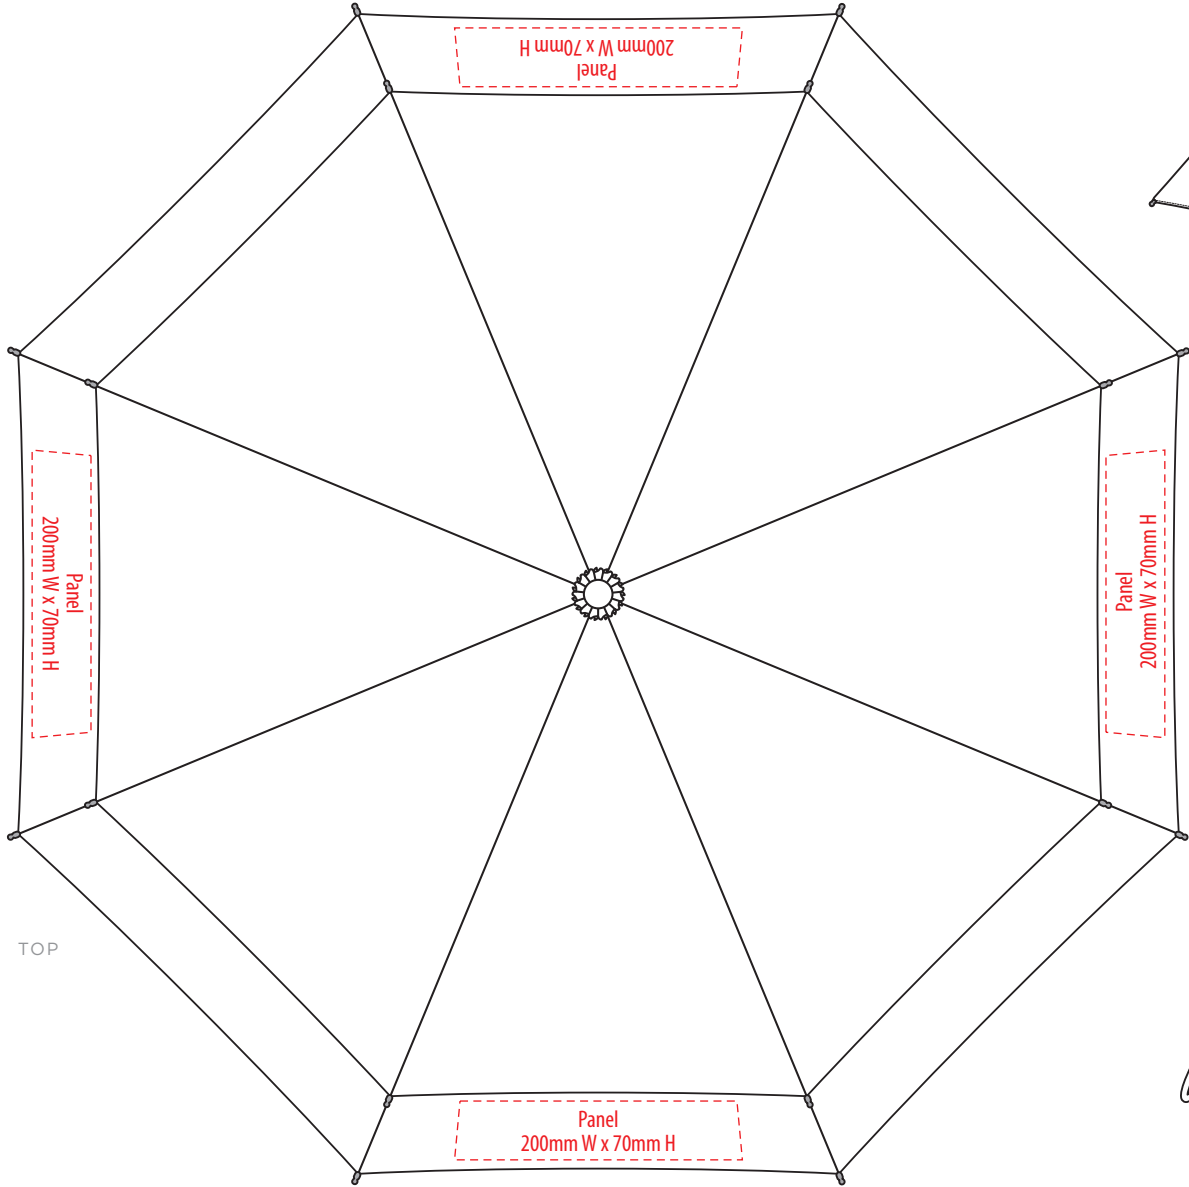

2130

TOP

COLOURWAYS

COLOUR

2130

NOTE:
Decoration area shows Width to scale,
but depth as perspective ratio.

NOTE:
Logo to be positioned at the bottom,
centred across decoration area.

NOTE:
The maximum decoration area is a guide only
and is greatly dependant on the logo shape.

SUPACOLOUR

NOTE:
 Decoration area shows Width to scale,
 but depth as perspective ratio.

NOTE:
 The maximum decoration area is a guide only
 and is greatly dependant on the logo shape.

2130

FABRIC SWATCH

BLACK