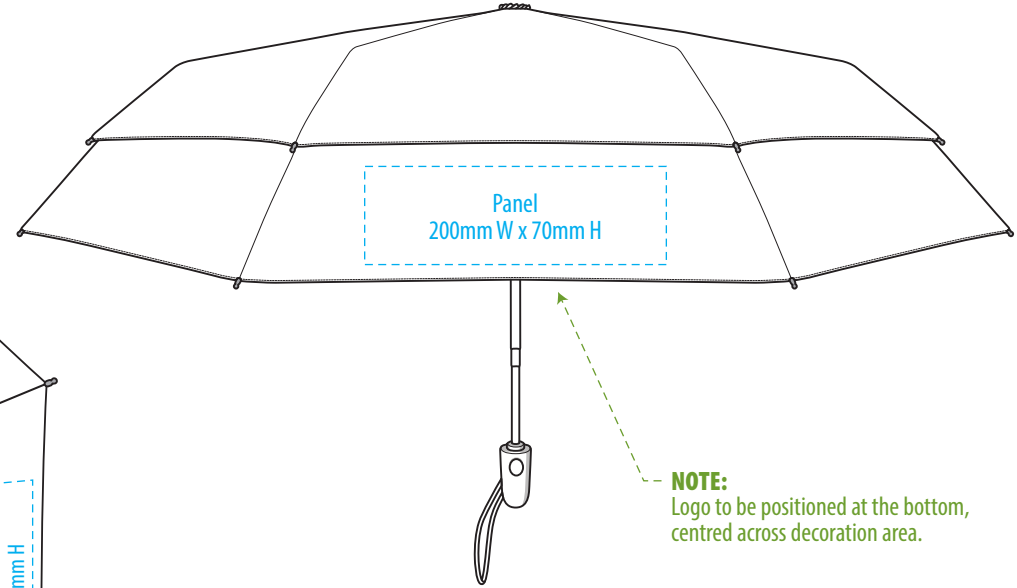

2130

TOP

COLOURWAYS

COLOUR

2130

NOTE:
Decoration area shows Width to scale,
but depth as perspective ratio.

NOTE:
Logo to be positioned at the bottom,
centred across decoration area.

NOTE:
The maximum decoration area is a guide only
and is greatly dependant on the logo shape.

SUPACOLOUR

NOTE:
 Decoration area shows Width to scale,
 but depth as perspective ratio.

NOTE:
 The maximum decoration area is a guide only
 and is greatly dependant on the logo shape.

2130

FABRIC SWATCH

BLACK