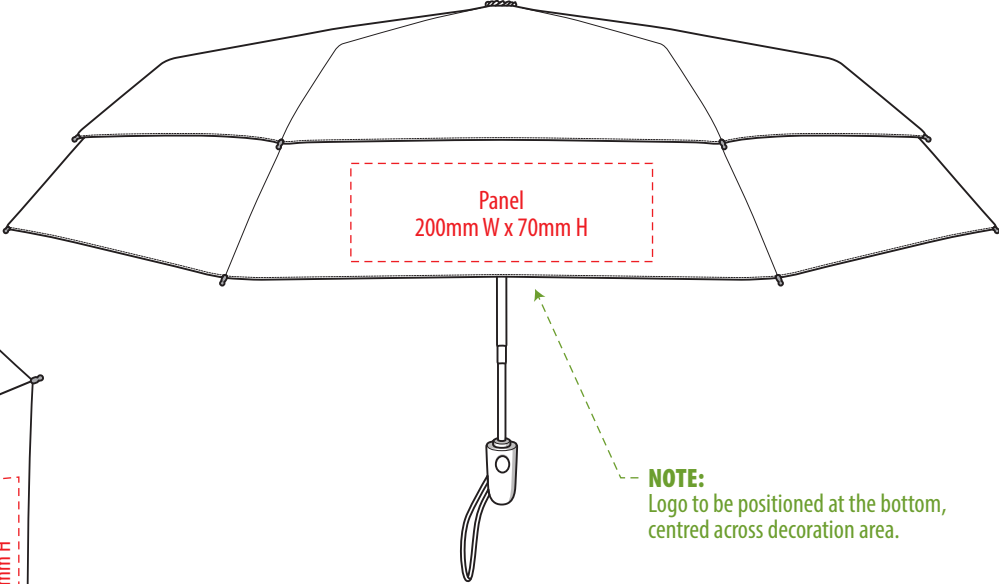

2130

TOP

COLOURWAYS

COLOUR

2130

NOTE:
Decoration area shows Width to scale,
but depth as perspective ratio.

NOTE:
Logo to be positioned at the bottom,
centred across decoration area.

NOTE:
The maximum decoration area is a guide only
and is greatly dependant on the logo shape.

SUPACOLOUR

NOTE:
 Decoration area shows Width to scale,
 but depth as perspective ratio.

NOTE:
 The maximum decoration area is a guide only
 and is greatly dependant on the logo shape.

2130

FABRIC SWATCH

BLACK