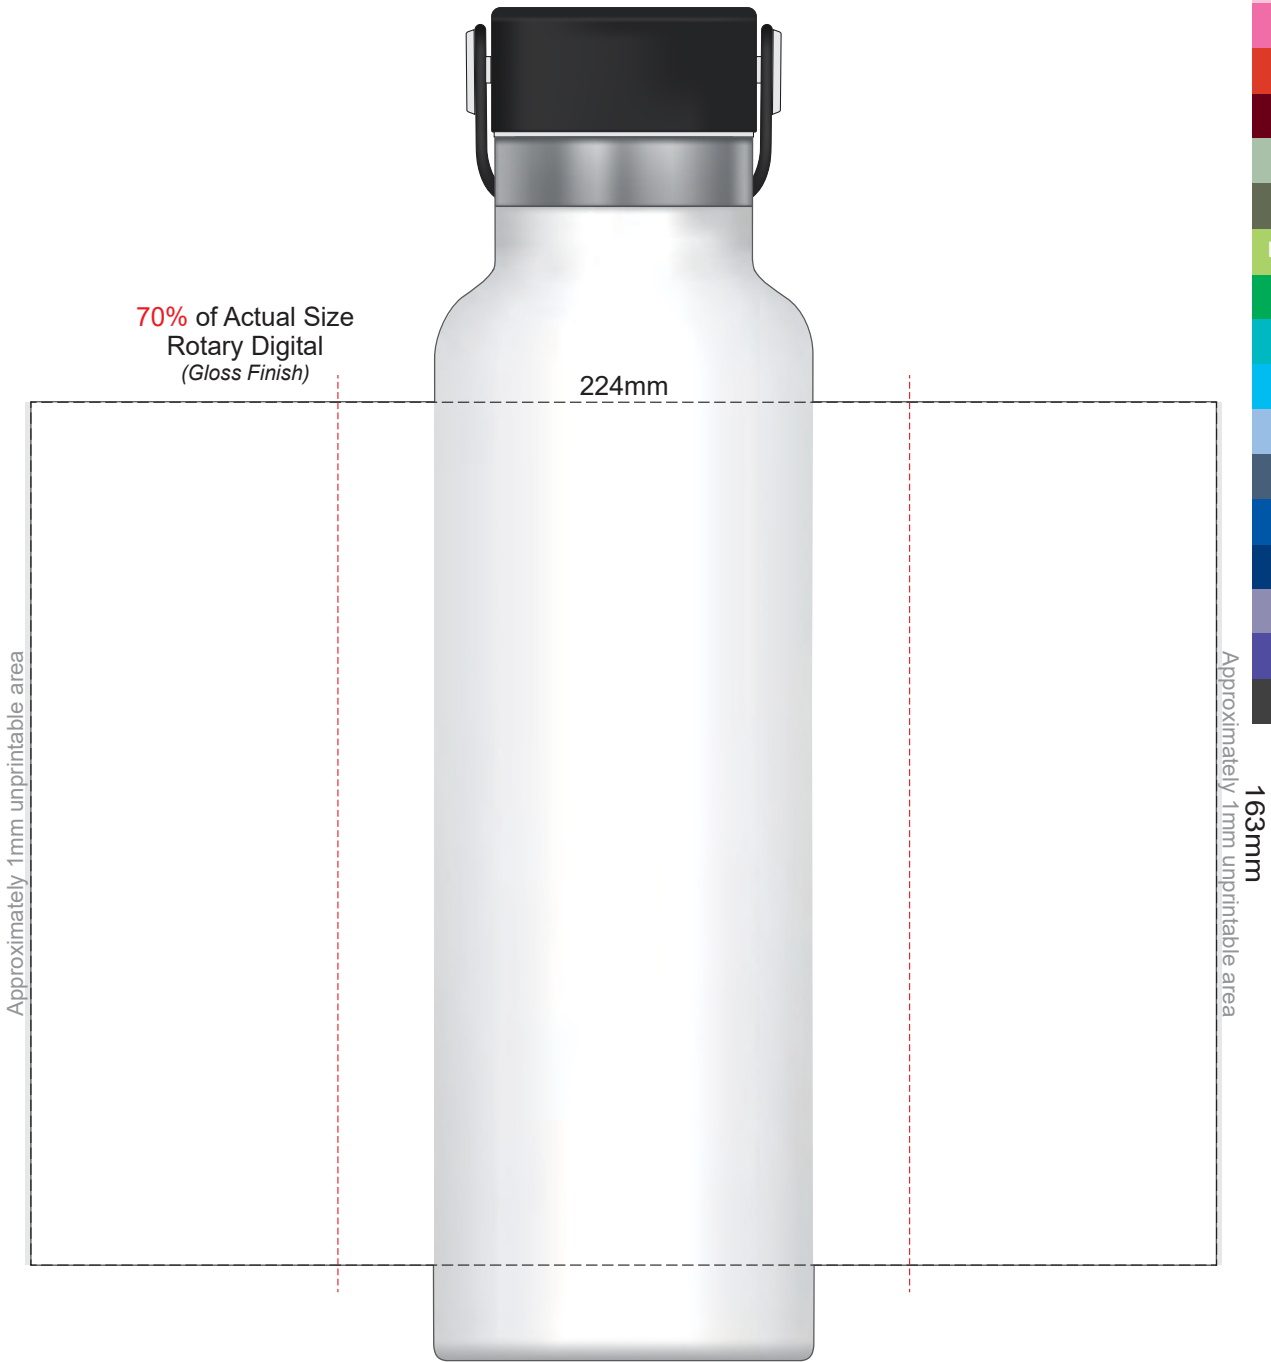

Ecru
Grey
Yellow
Mustard
Orange
Rust
Pale Pink
Pink
Red
Burgundy
Sage
Olive
Bright Green
Dark Green
Teal
Light Blue
Pale Blue
Petrol Blue
Royal Blue
Navy
Mauve
Purple

70% of Actual Size
Rotary Digital
(Gloss Finish)

224mm

163mm

Approximately 1mm unprintable area

Approximately 1mm unprintable area

Red Line = Exact opposites of the product
(centre artwork to the red line)

Please note: As the printing process is done with the removal of the lid, exact alignment to the lid can't be guaranteed, and there will be variations in logo positioning between items