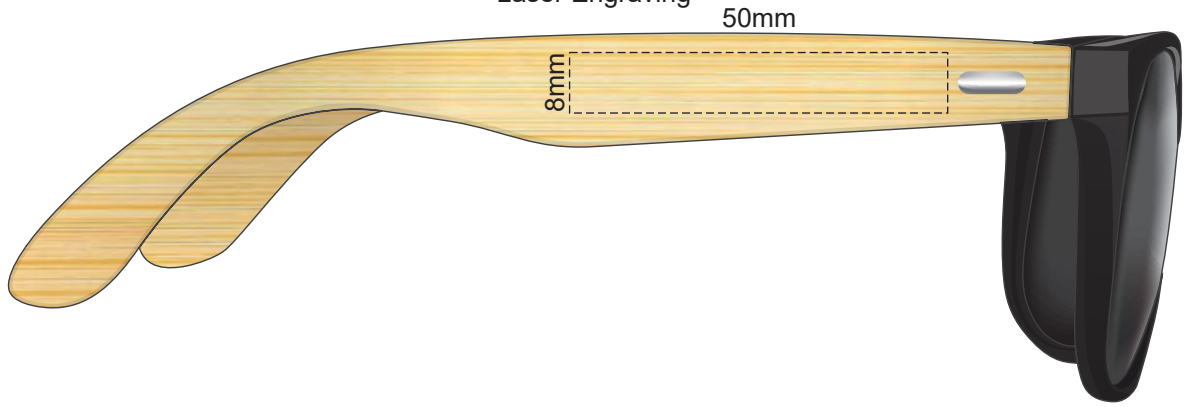

100% of Actual Size
Pad Print

100% of Actual Size
Laser Engraving

This product is a natural material, please allow for variances in grain pattern and engraving colour.

Engraves to Natural Etch

100% of Actual Size
Pad Print