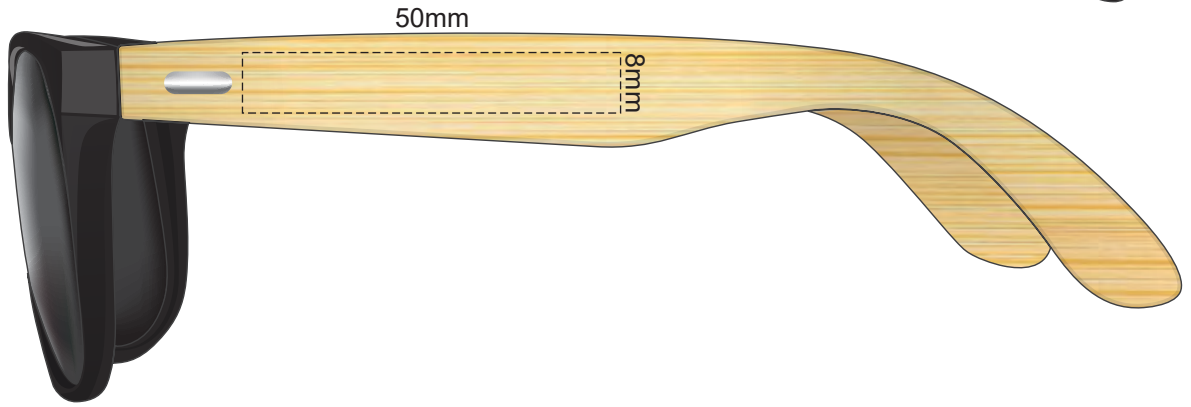

100% of Actual Size
Pad Print

100% of Actual Size
Laser Engraving

This product is a natural material, please allow for variances in grain pattern and engraving colour.

Engraves to Natural Etch

100% of Actual Size
Pad Print

45mm

25mm