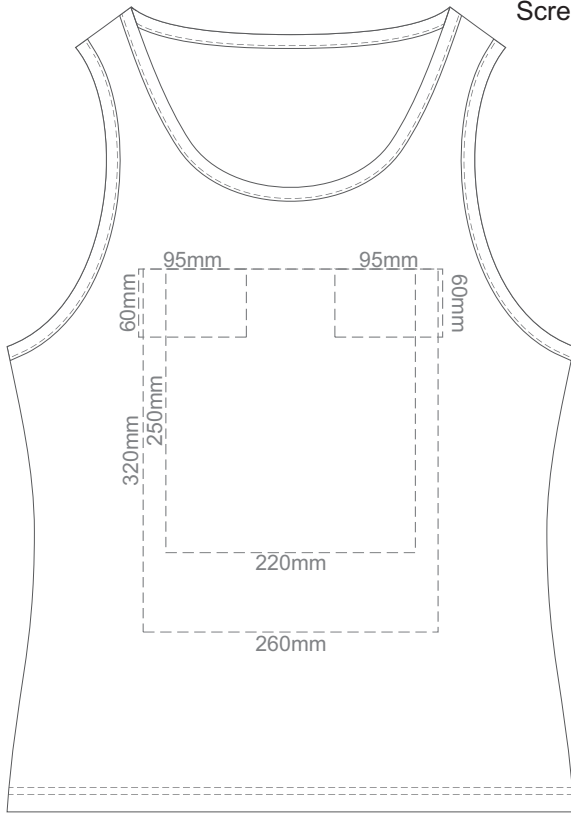

15% of Actual Size
Colourflex Transfer
Faux Embroidery

FRONT WOMEN'S MEDIUM

BACK WOMEN'S MEDIUM

15% of Actual Size
Screen Print

FRONT WOMEN'S LARGE

BACK WOMEN'S LARGE

15% of Actual Size
Colourflex Transfer
Faux Embroidery

FRONT WOMEN'S LARGE

BACK WOMEN'S LARGE

15% of Actual Size
Screen Print

FRONT WOMEN'S EXTRA LARGE

BACK WOMEN'S EXTRA LARGE

15% of Actual Size
Colourflex Transfer
Faux Embroidery

FRONT WOMEN'S EXTRA LARGE

BACK WOMEN'S EXTRA LARGE

15% of Actual Size
Screen Print

FRONT WOMEN'S XXL

BACK WOMEN'S XXL

15% of Actual Size
Colourflex Transfer
Faux Embroidery

FRONT WOMEN'S XXL

BACK WOMEN'S XXL