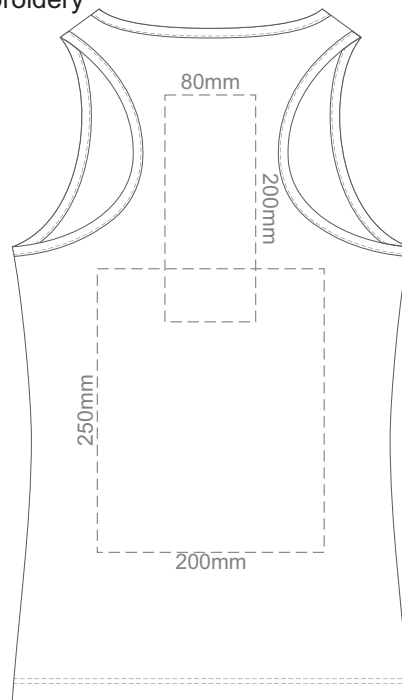

15% of Actual Size
Screen Print

FRONT WOMEN'S EXTRA SMALL

BACK WOMEN'S EXTRA SMALL

15% of Actual Size
Colourflex Transfer
Faux Embroidery

FRONT WOMEN'S EXTRA SMALL

BACK WOMEN'S EXTRA SMALL

15% of Actual Size
Screen Print

FRONT WOMEN'S SMALL

BACK WOMEN'S SMALL

15% of Actual Size
Colourflex Transfer
Faux Embroidery

FRONT WOMEN'S SMALL

BACK WOMEN'S SMALL

15% of Actual Size
Screen Print

FRONT WOMEN'S MEDIUM

BACK WOMEN'S MEDIUM

15% of Actual Size
Colourflex Transfer
Faux Embroidery

FRONT WOMEN'S MEDIUM

BACK WOMEN'S MEDIUM

15% of Actual Size
Screen Print

FRONT WOMEN'S LARGE

BACK WOMEN'S LARGE

15% of Actual Size
Colourflex Transfer
Faux Embroidery

FRONT WOMEN'S LARGE

BACK WOMEN'S LARGE

15% of Actual Size
Screen Print

FRONT WOMEN'S EXTRA LARGE

BACK WOMEN'S EXTRA LARGE

15% of Actual Size
Colourflex Transfer
Faux Embroidery

FRONT WOMEN'S EXTRA LARGE

BACK WOMEN'S EXTRA LARGE