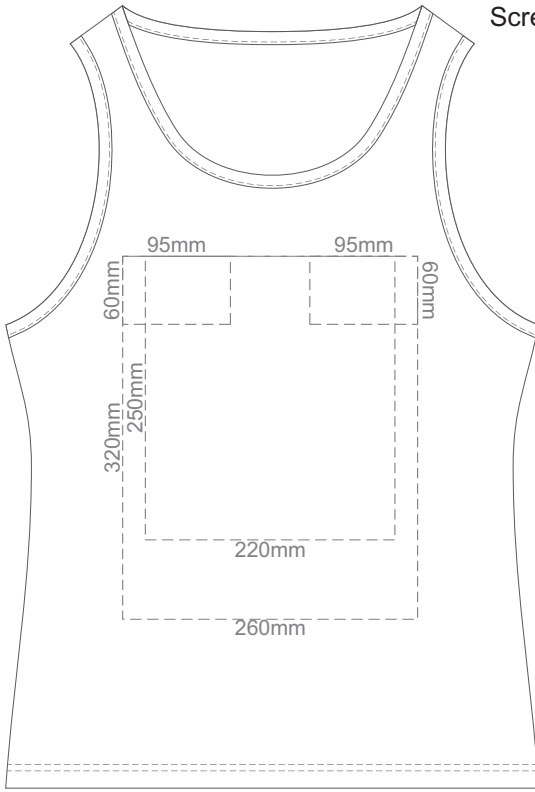

15% of Actual Size
Screen Print

FRONT WOMEN'S EXTRA SMALL

BACK WOMEN'S EXTRA SMALL

15% of Actual Size
Colourflex Transfer
Faux Embroidery

FRONT WOMEN'S EXTRA SMALL

BACK WOMEN'S EXTRA SMALL

15% of Actual Size
Screen Print

FRONT WOMEN'S SMALL

BACK WOMEN'S SMALL

15% of Actual Size
Colourflex Transfer
Faux Embroidery

FRONT WOMEN'S SMALL

BACK WOMEN'S SMALL

15% of Actual Size
Screen Print

FRONT WOMEN'S MEDIUM

BACK WOMEN'S MEDIUM

15% of Actual Size
Colourflex Transfer
Faux Embroidery

FRONT WOMEN'S MEDIUM

BACK WOMEN'S MEDIUM

15% of Actual Size
Screen Print

FRONT WOMEN'S LARGE

BACK WOMEN'S LARGE

15% of Actual Size
Colourflex Transfer
Faux Embroidery

FRONT WOMEN'S LARGE

BACK WOMEN'S LARGE

15% of Actual Size
Screen Print

FRONT WOMEN'S EXTRA LARGE

BACK WOMEN'S EXTRA LARGE

15% of Actual Size
Colourflex Transfer
Faux Embroidery

FRONT WOMEN'S EXTRA LARGE

BACK WOMEN'S EXTRA LARGE