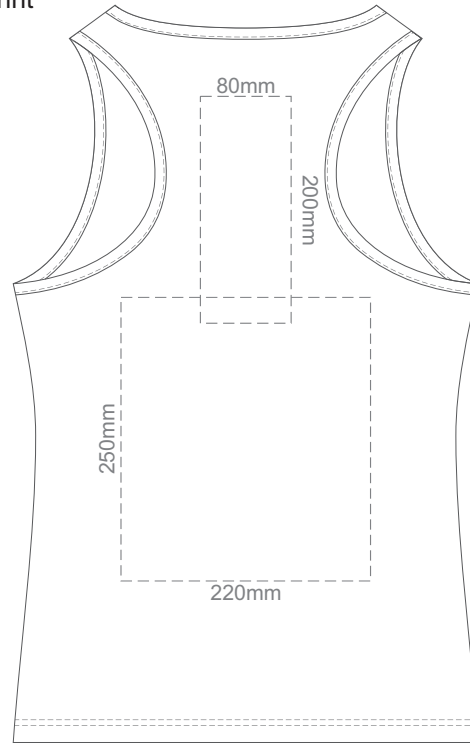

15% of Actual Size
Screen Print

FRONT WOMEN'S EXTRA SMALL

BACK WOMEN'S EXTRA SMALL

15% of Actual Size
Colourflex Transfer
Faux Embroidery

FRONT WOMEN'S EXTRA SMALL

BACK WOMEN'S EXTRA SMALL

15% of Actual Size
Screen Print

FRONT WOMEN'S SMALL

BACK WOMEN'S SMALL

15% of Actual Size
Colourflex Transfer
Faux Embroidery

FRONT WOMEN'S SMALL

BACK WOMEN'S SMALL

15% of Actual Size
Screen Print

FRONT WOMEN'S MEDIUM

BACK WOMEN'S MEDIUM

15% of Actual Size
Colourflex Transfer
Faux Embroidery

FRONT WOMEN'S MEDIUM

BACK WOMEN'S MEDIUM

15% of Actual Size
Screen Print

FRONT WOMEN'S LARGE

BACK WOMEN'S LARGE

15% of Actual Size
Colourflex Transfer
Faux Embroidery

FRONT WOMEN'S LARGE

BACK WOMEN'S LARGE

15% of Actual Size
Screen Print

FRONT WOMEN'S EXTRA LARGE

BACK WOMEN'S EXTRA LARGE

15% of Actual Size
Colourflex Transfer
Faux Embroidery

FRONT WOMEN'S EXTRA LARGE

BACK WOMEN'S EXTRA LARGE