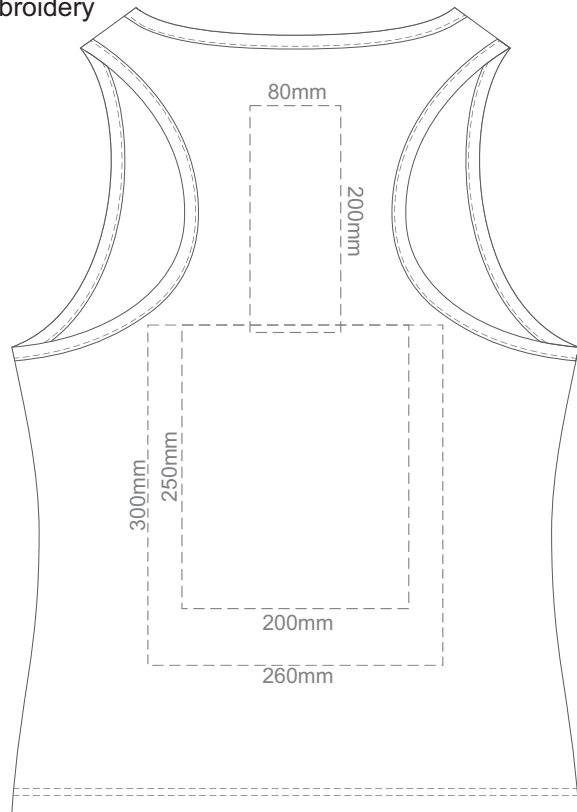

FRONT WOMEN'S LARGE

BACK WOMEN'S LARGE

15% of Actual Size
Screen Print

FRONT WOMEN'S EXTRA LARGE

BACK WOMEN'S EXTRA LARGE

15% of Actual Size
Colourflex Transfer
Faux Embroidery

FRONT WOMEN'S EXTRA LARGE

BACK WOMEN'S EXTRA LARGE

15% of Actual Size
Screen Print

FRONT WOMEN'S XXL

BACK WOMEN'S XXL

15% of Actual Size
Colourflex Transfer
Faux Embroidery

FRONT WOMEN'S XXL

BACK WOMEN'S XXL