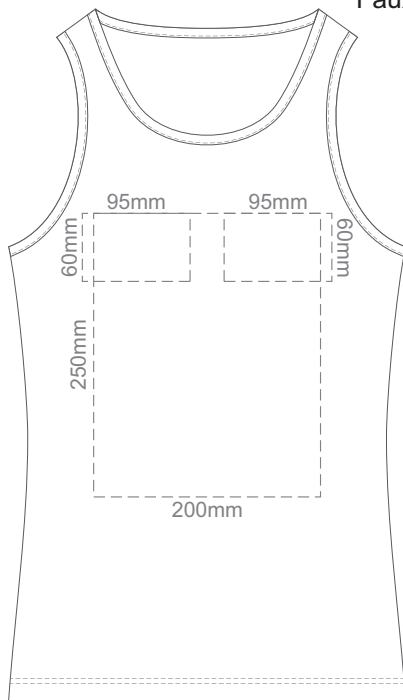

15% of Actual Size
Screen Print

FRONT WOMEN'S EXTRA SMALL

BACK WOMEN'S EXTRA SMALL

15% of Actual Size
Colourflex Transfer
Faux Embroidery

FRONT WOMEN'S EXTRA SMALL

BACK WOMEN'S EXTRA SMALL

15% of Actual Size
Screen Print

FRONT WOMEN'S SMALL

BACK WOMEN'S SMALL

15% of Actual Size
Colourflex Transfer
Faux Embroidery

FRONT WOMEN'S SMALL

BACK WOMEN'S SMALL

15% of Actual Size
Screen Print

FRONT WOMEN'S MEDIUM

BACK WOMEN'S MEDIUM

15% of Actual Size
Colourflex Transfer
Faux Embroidery

FRONT WOMEN'S MEDIUM

BACK WOMEN'S MEDIUM

15% of Actual Size
Screen Print

FRONT WOMEN'S LARGE

BACK WOMEN'S LARGE

15% of Actual Size
Colourflex Transfer
Faux Embroidery

FRONT WOMEN'S LARGE

BACK WOMEN'S LARGE

15% of Actual Size
Screen Print

FRONT WOMEN'S EXTRA LARGE

BACK WOMEN'S EXTRA LARGE

15% of Actual Size
Colourflex Transfer
Faux Embroidery

FRONT WOMEN'S EXTRA LARGE

BACK WOMEN'S EXTRA LARGE