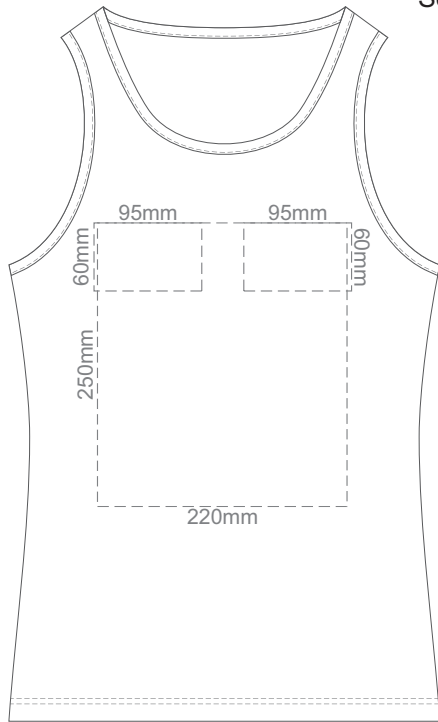

15% of Actual Size
Screen Print

FRONT WOMEN'S EXTRA SMALL

BACK WOMEN'S EXTRA SMALL

15% of Actual Size
Colourflex Transfer
Faux Embroidery

FRONT WOMEN'S EXTRA SMALL

BACK WOMEN'S EXTRA SMALL

15% of Actual Size
Screen Print

FRONT WOMEN'S SMALL

BACK WOMEN'S SMALL

15% of Actual Size
Colourflex Transfer
Faux Embroidery

FRONT WOMEN'S SMALL

BACK WOMEN'S SMALL

15% of Actual Size
Screen Print

FRONT WOMEN'S MEDIUM

BACK WOMEN'S MEDIUM

15% of Actual Size
Colourflex Transfer
Faux Embroidery

FRONT WOMEN'S MEDIUM

BACK WOMEN'S MEDIUM

15% of Actual Size
Screen Print

FRONT WOMEN'S LARGE

BACK WOMEN'S LARGE

15% of Actual Size
Colourflex Transfer
Faux Embroidery

FRONT WOMEN'S LARGE

BACK WOMEN'S LARGE

15% of Actual Size
Screen Print

FRONT WOMEN'S EXTRA LARGE

BACK WOMEN'S EXTRA LARGE

15% of Actual Size
Colourflex Transfer
Faux Embroidery

FRONT WOMEN'S EXTRA LARGE

BACK WOMEN'S EXTRA LARGE