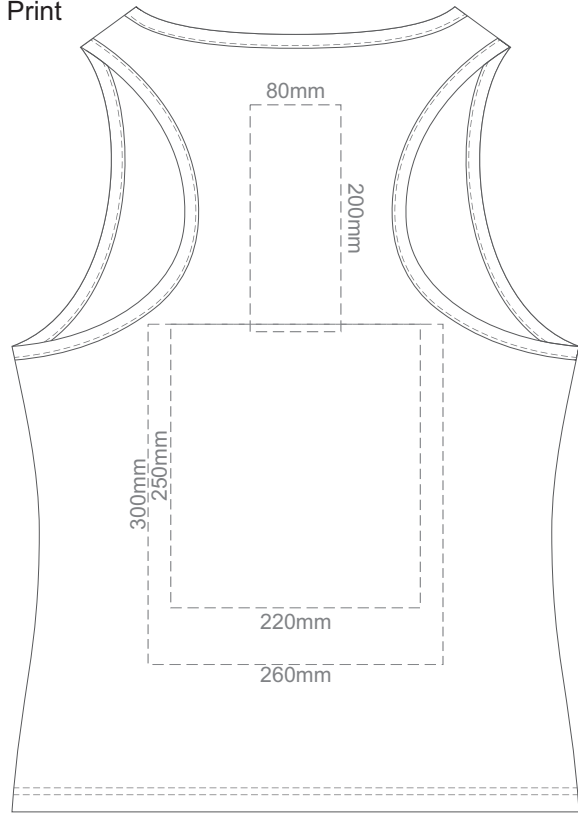

15% of Actual Size
Colourflex Transfer
Faux Embroidery

FRONT WOMEN'S MEDIUM

BACK WOMEN'S MEDIUM

15% of Actual Size
Screen Print

FRONT WOMEN'S LARGE

BACK WOMEN'S LARGE

15% of Actual Size
Colourflex Transfer
Faux Embroidery

FRONT WOMEN'S LARGE

BACK WOMEN'S LARGE

15% of Actual Size
Screen Print

FRONT WOMEN'S EXTRA LARGE

BACK WOMEN'S EXTRA LARGE

15% of Actual Size
Colourflex Transfer
Faux Embroidery

FRONT WOMEN'S EXTRA LARGE

BACK WOMEN'S EXTRA LARGE

15% of Actual Size
Screen Print

FRONT WOMEN'S XXL

BACK WOMEN'S XXL

15% of Actual Size
Colourflex Transfer
Faux Embroidery

FRONT WOMEN'S XXL

BACK WOMEN'S XXL