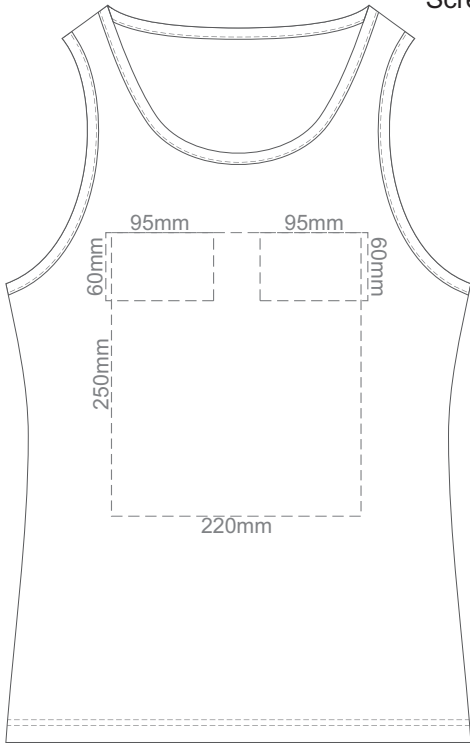

15% of Actual Size
Screen Print

FRONT WOMEN'S EXTRA SMALL

BACK WOMEN'S EXTRA SMALL

15% of Actual Size
Colourflex Transfer
Faux Embroidery

FRONT WOMEN'S EXTRA SMALL

BACK WOMEN'S EXTRA SMALL

15% of Actual Size
Screen Print

FRONT WOMEN'S SMALL

BACK WOMEN'S SMALL

15% of Actual Size
Colourflex Transfer
Faux Embroidery

FRONT WOMEN'S SMALL

BACK WOMEN'S SMALL

15% of Actual Size
Screen Print

FRONT WOMEN'S MEDIUM

BACK WOMEN'S MEDIUM

15% of Actual Size
Colourflex Transfer
Faux Embroidery

FRONT WOMEN'S MEDIUM

BACK WOMEN'S MEDIUM

15% of Actual Size
Screen Print

FRONT WOMEN'S LARGE

BACK WOMEN'S LARGE

15% of Actual Size
Colourflex Transfer
Faux Embroidery

FRONT WOMEN'S LARGE

BACK WOMEN'S LARGE

15% of Actual Size
Screen Print

FRONT WOMEN'S EXTRA LARGE

BACK WOMEN'S EXTRA LARGE

15% of Actual Size
Colourflex Transfer
Faux Embroidery

FRONT WOMEN'S EXTRA LARGE

BACK WOMEN'S EXTRA LARGE