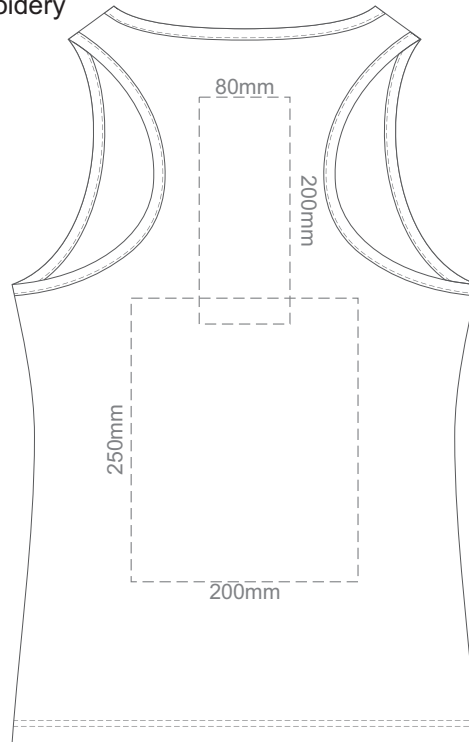

15% of Actual Size
Screen Print

FRONT WOMEN'S EXTRA SMALL

BACK WOMEN'S EXTRA SMALL

15% of Actual Size
Colourflex Transfer
Faux Embroidery

FRONT WOMEN'S EXTRA SMALL

BACK WOMEN'S EXTRA SMALL

15% of Actual Size
Screen Print

FRONT WOMEN'S SMALL

BACK WOMEN'S SMALL

15% of Actual Size
Colourflex Transfer
Faux Embroidery

FRONT WOMEN'S SMALL

BACK WOMEN'S SMALL

15% of Actual Size
Screen Print

FRONT WOMEN'S MEDIUM

BACK WOMEN'S MEDIUM

15% of Actual Size
Colourflex Transfer
Faux Embroidery

FRONT WOMEN'S MEDIUM

BACK WOMEN'S MEDIUM

15% of Actual Size
Screen Print

FRONT WOMEN'S LARGE

BACK WOMEN'S LARGE

15% of Actual Size
Colourflex Transfer
Faux Embroidery