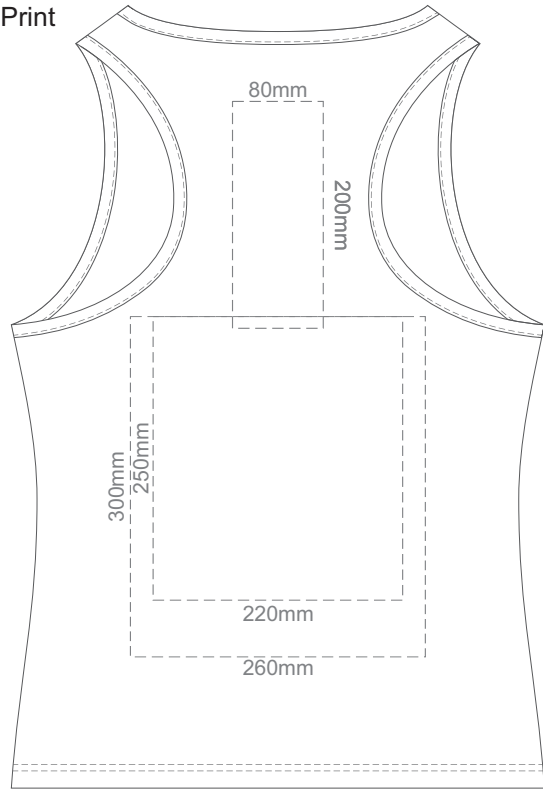

15% of Actual Size
Colourflex Transfer
Faux Embroidery

FRONT WOMEN'S MEDIUM

BACK WOMEN'S MEDIUM

15% of Actual Size
Screen Print

FRONT WOMEN'S LARGE

BACK WOMEN'S LARGE

15% of Actual Size
Colourflex Transfer
Faux Embroidery

FRONT WOMEN'S LARGE

BACK WOMEN'S LARGE

15% of Actual Size
Screen Print

FRONT WOMEN'S EXTRA LARGE

BACK WOMEN'S EXTRA LARGE

15% of Actual Size
Colourflex Transfer
Faux Embroidery

FRONT WOMEN'S EXTRA LARGE

BACK WOMEN'S EXTRA LARGE

15% of Actual Size
Screen Print

FRONT WOMEN'S XXL

BACK WOMEN'S XXL

15% of Actual Size
Colourflex Transfer
Faux Embroidery

FRONT WOMEN'S XXL

BACK WOMEN'S XXL