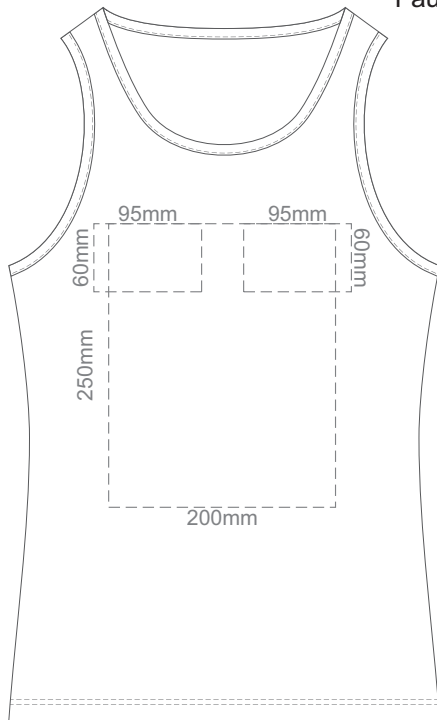

15% of Actual Size
Screen Print

FRONT WOMEN'S EXTRA SMALL

BACK WOMEN'S EXTRA SMALL

15% of Actual Size
Colourflex Transfer
Faux Embroidery

FRONT WOMEN'S EXTRA SMALL

BACK WOMEN'S EXTRA SMALL

15% of Actual Size
Screen Print

FRONT WOMEN'S SMALL

BACK WOMEN'S SMALL

15% of Actual Size
Colourflex Transfer
Faux Embroidery

FRONT WOMEN'S SMALL

BACK WOMEN'S SMALL

15% of Actual Size
Screen Print

FRONT WOMEN'S MEDIUM

BACK WOMEN'S MEDIUM

15% of Actual Size
Colourflex Transfer
Faux Embroidery

FRONT WOMEN'S MEDIUM

BACK WOMEN'S MEDIUM

15% of Actual Size
Screen Print

FRONT WOMEN'S LARGE

BACK WOMEN'S LARGE

15% of Actual Size
Colourflex Transfer
Faux Embroidery

FRONT WOMEN'S LARGE

BACK WOMEN'S LARGE

15% of Actual Size
Screen Print

FRONT WOMEN'S EXTRA LARGE

BACK WOMEN'S EXTRA LARGE

15% of Actual Size
Colourflex Transfer
Faux Embroidery

FRONT WOMEN'S EXTRA LARGE

BACK WOMEN'S EXTRA LARGE