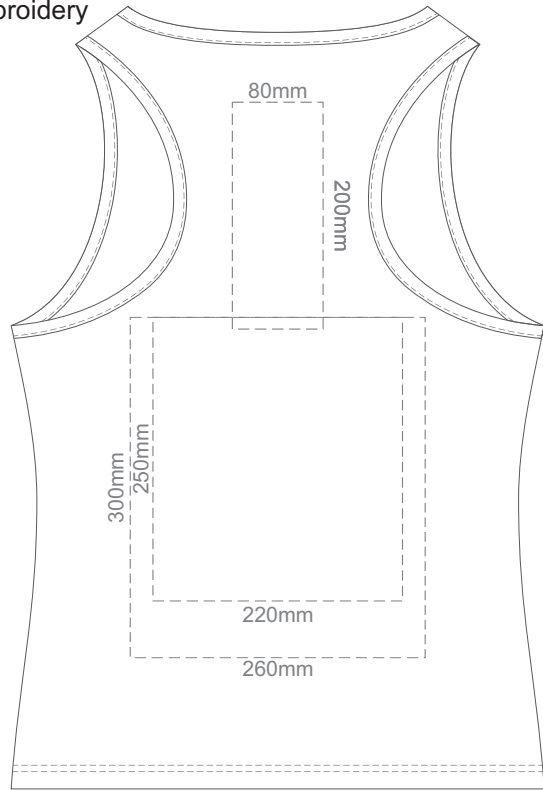

15% of Actual Size
Colourflex Transfer
Faux Embroidery

FRONT WOMEN'S MEDIUM

BACK WOMEN'S MEDIUM

15% of Actual Size
Screen Print

FRONT WOMEN'S LARGE

BACK WOMEN'S LARGE

15% of Actual Size
Colourflex Transfer
Faux Embroidery

FRONT WOMEN'S LARGE

BACK WOMEN'S LARGE

15% of Actual Size
Screen Print

FRONT WOMEN'S EXTRA LARGE

BACK WOMEN'S EXTRA LARGE

15% of Actual Size
Colourflex Transfer
Faux Embroidery

FRONT WOMEN'S EXTRA LARGE

BACK WOMEN'S EXTRA LARGE

15% of Actual Size
Screen Print

FRONT WOMEN'S XXL

BACK WOMEN'S XXL

15% of Actual Size
Colourflex Transfer
Faux Embroidery

FRONT WOMEN'S XXL

BACK WOMEN'S XXL