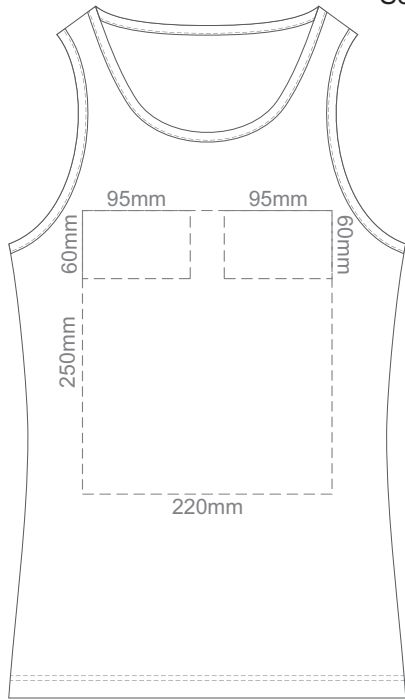

15% of Actual Size
Screen Print

FRONT WOMEN'S EXTRA SMALL

BACK WOMEN'S EXTRA SMALL

15% of Actual Size
Colourflex Transfer
Faux Embroidery

FRONT WOMEN'S EXTRA SMALL

BACK WOMEN'S EXTRA SMALL

15% of Actual Size
Screen Print

FRONT WOMEN'S SMALL

BACK WOMEN'S SMALL

15% of Actual Size
Colourflex Transfer
Faux Embroidery

FRONT WOMEN'S SMALL

BACK WOMEN'S SMALL

15% of Actual Size
Screen Print

FRONT WOMEN'S MEDIUM

BACK WOMEN'S MEDIUM

15% of Actual Size
Colourflex Transfer
Faux Embroidery

FRONT WOMEN'S MEDIUM

BACK WOMEN'S MEDIUM

15% of Actual Size
Screen Print

FRONT WOMEN'S LARGE

BACK WOMEN'S LARGE

15% of Actual Size
Colourflex Transfer
Faux Embroidery

FRONT WOMEN'S LARGE

BACK WOMEN'S LARGE

15% of Actual Size
Screen Print

FRONT WOMEN'S EXTRA LARGE

BACK WOMEN'S EXTRA LARGE

15% of Actual Size
Colourflex Transfer
Faux Embroidery

FRONT WOMEN'S EXTRA LARGE

BACK WOMEN'S EXTRA LARGE