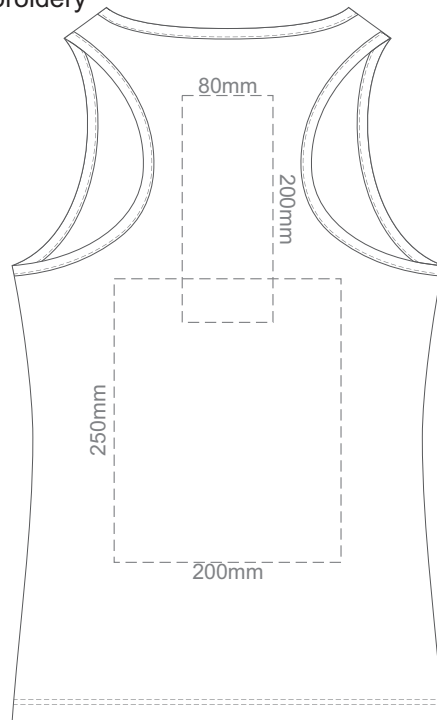

15% of Actual Size
Screen Print

FRONT WOMEN'S EXTRA SMALL

BACK WOMEN'S EXTRA SMALL

15% of Actual Size
Colourflex Transfer
Faux Embroidery

FRONT WOMEN'S EXTRA SMALL

BACK WOMEN'S EXTRA SMALL

15% of Actual Size
Screen Print

FRONT WOMEN'S SMALL

BACK WOMEN'S SMALL

15% of Actual Size
Colourflex Transfer
Faux Embroidery

FRONT WOMEN'S SMALL

BACK WOMEN'S SMALL

15% of Actual Size
Screen Print

FRONT WOMEN'S MEDIUM

BACK WOMEN'S MEDIUM

15% of Actual Size
Colourflex Transfer
Faux Embroidery

FRONT WOMEN'S MEDIUM

BACK WOMEN'S MEDIUM

15% of Actual Size
Screen Print

FRONT WOMEN'S LARGE

BACK WOMEN'S LARGE

15% of Actual Size
Colourflex Transfer
Faux Embroidery

FRONT WOMEN'S LARGE

BACK WOMEN'S LARGE

15% of Actual Size
Screen Print

FRONT WOMEN'S EXTRA LARGE

BACK WOMEN'S EXTRA LARGE

15% of Actual Size
Colourflex Transfer
Faux Embroidery

FRONT WOMEN'S EXTRA LARGE

BACK WOMEN'S EXTRA LARGE