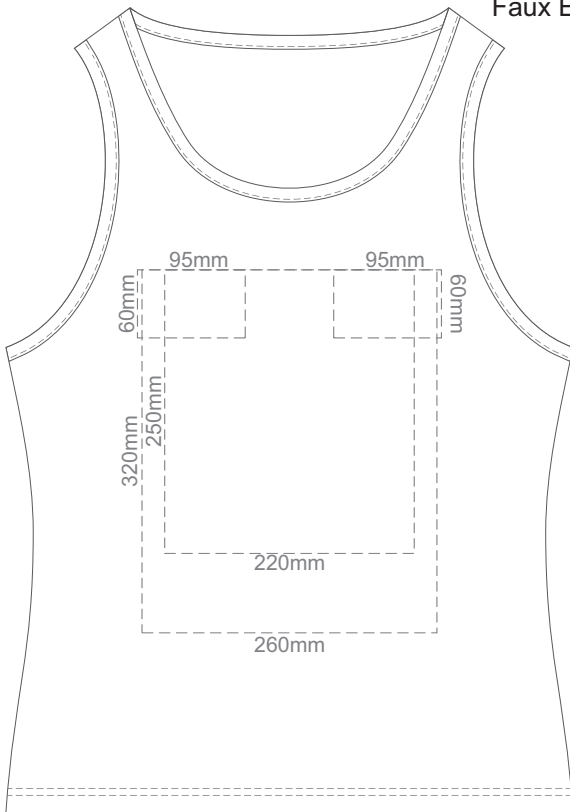

FRONT WOMEN'S LARGE

BACK WOMEN'S LARGE

15% of Actual Size
Screen Print

FRONT WOMEN'S EXTRA LARGE

BACK WOMEN'S EXTRA LARGE

15% of Actual Size
Colourflex Transfer
Faux Embroidery

FRONT WOMEN'S EXTRA LARGE

BACK WOMEN'S EXTRA LARGE

15% of Actual Size
Screen Print

FRONT WOMEN'S XXL

BACK WOMEN'S XXL

15% of Actual Size
Colourflex Transfer
Faux Embroidery

FRONT WOMEN'S XXL

BACK WOMEN'S XXL