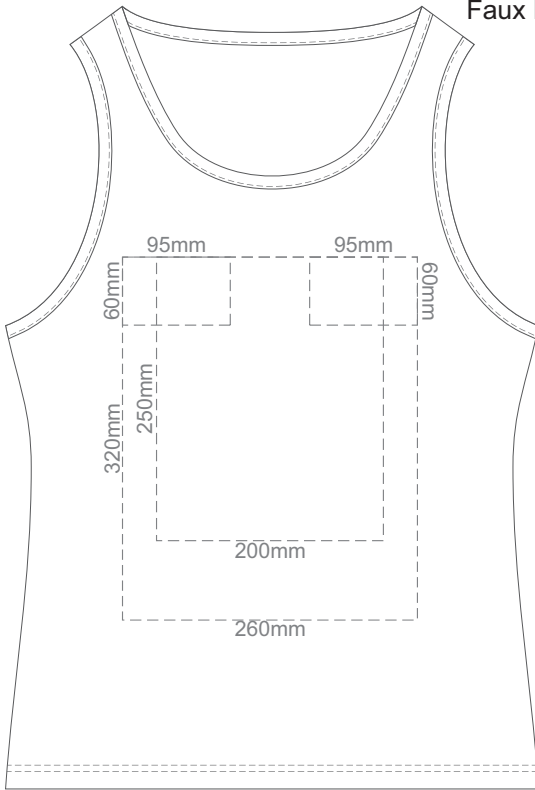

15% of Actual Size
Colourflex Transfer
Faux Embroidery

FRONT WOMEN'S MEDIUM

BACK WOMEN'S MEDIUM

15% of Actual Size
Screen Print

FRONT WOMEN'S LARGE

BACK WOMEN'S LARGE

15% of Actual Size
Colourflex Transfer
Faux Embroidery

FRONT WOMEN'S LARGE

BACK WOMEN'S LARGE

15% of Actual Size
Screen Print

FRONT WOMEN'S EXTRA LARGE

BACK WOMEN'S EXTRA LARGE

15% of Actual Size
Colourflex Transfer
Faux Embroidery

FRONT WOMEN'S EXTRA LARGE

BACK WOMEN'S EXTRA LARGE

15% of Actual Size
Screen Print

FRONT WOMEN'S XXL

BACK WOMEN'S XXL

15% of Actual Size
Colourflex Transfer
Faux Embroidery

FRONT WOMEN'S XXL

BACK WOMEN'S XXL