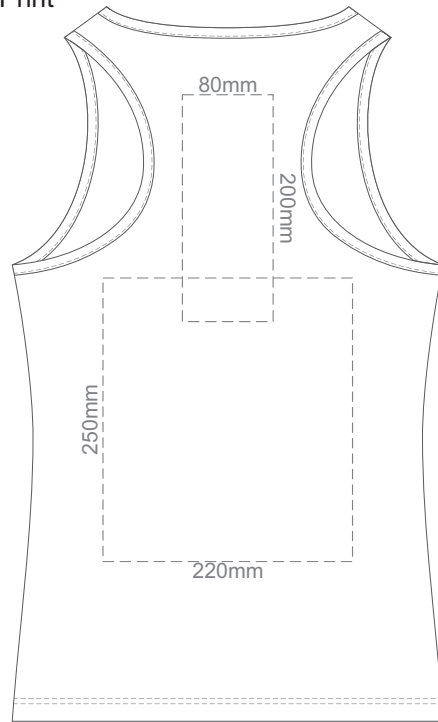

15% of Actual Size
Screen Print

FRONT WOMEN'S EXTRA SMALL

BACK WOMEN'S EXTRA SMALL

15% of Actual Size
Colourflex Transfer
Faux Embroidery

FRONT WOMEN'S EXTRA SMALL

BACK WOMEN'S EXTRA SMALL

15% of Actual Size
Screen Print

FRONT WOMEN'S SMALL

BACK WOMEN'S SMALL

15% of Actual Size
Colourflex Transfer
Faux Embroidery

FRONT WOMEN'S SMALL

BACK WOMEN'S SMALL

15% of Actual Size
Screen Print

FRONT WOMEN'S MEDIUM

BACK WOMEN'S MEDIUM

15% of Actual Size
Colourflex Transfer
Faux Embroidery

FRONT WOMEN'S MEDIUM

BACK WOMEN'S MEDIUM

15% of Actual Size
Screen Print

FRONT WOMEN'S LARGE

BACK WOMEN'S LARGE

15% of Actual Size
Colourflex Transfer
Faux Embroidery

FRONT WOMEN'S LARGE

BACK WOMEN'S LARGE

15% of Actual Size
Screen Print

FRONT WOMEN'S EXTRA LARGE

BACK WOMEN'S EXTRA LARGE

15% of Actual Size
Colourflex Transfer
Faux Embroidery

FRONT WOMEN'S EXTRA LARGE

BACK WOMEN'S EXTRA LARGE