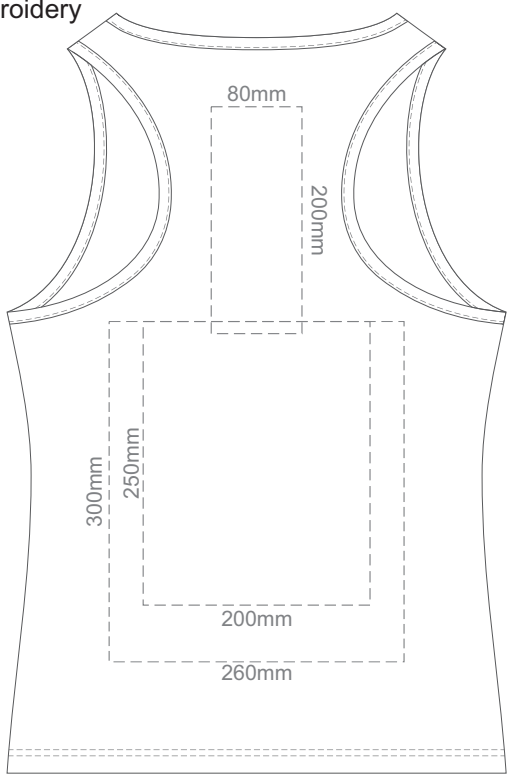

15% of Actual Size
Screen Print

FRONT WOMEN'S EXTRA SMALL

BACK WOMEN'S EXTRA SMALL

15% of Actual Size
Colourflex Transfer
Faux Embroidery

FRONT WOMEN'S EXTRA SMALL

BACK WOMEN'S EXTRA SMALL

15% of Actual Size
Screen Print

FRONT WOMEN'S SMALL

BACK WOMEN'S SMALL

15% of Actual Size
Colourflex Transfer
Faux Embroidery

FRONT WOMEN'S SMALL

BACK WOMEN'S SMALL

15% of Actual Size
Screen Print

FRONT WOMEN'S MEDIUM

BACK WOMEN'S MEDIUM

15% of Actual Size
Colourflex Transfer
Faux Embroidery

FRONT WOMEN'S MEDIUM

BACK WOMEN'S MEDIUM

15% of Actual Size
Screen Print

FRONT WOMEN'S LARGE

BACK WOMEN'S LARGE

15% of Actual Size
Colourflex Transfer
Faux Embroidery

FRONT WOMEN'S LARGE

BACK WOMEN'S LARGE

15% of Actual Size
Screen Print

FRONT WOMEN'S EXTRA LARGE

BACK WOMEN'S EXTRA LARGE

15% of Actual Size
Colourflex Transfer
Faux Embroidery

FRONT WOMEN'S EXTRA LARGE

BACK WOMEN'S EXTRA LARGE