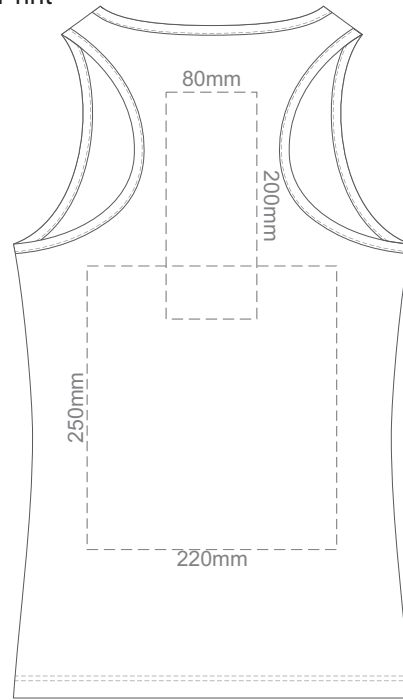

15% of Actual Size
Screen Print

FRONT WOMEN'S EXTRA SMALL

BACK WOMEN'S EXTRA SMALL

15% of Actual Size
Colourflex Transfer
Faux Embroidery

FRONT WOMEN'S EXTRA SMALL

BACK WOMEN'S EXTRA SMALL

15% of Actual Size
Screen Print

FRONT WOMEN'S SMALL

BACK WOMEN'S SMALL

15% of Actual Size
Colourflex Transfer
Faux Embroidery

FRONT WOMEN'S SMALL

BACK WOMEN'S SMALL

15% of Actual Size
Screen Print

FRONT WOMEN'S MEDIUM

BACK WOMEN'S MEDIUM

15% of Actual Size
Colourflex Transfer
Faux Embroidery

FRONT WOMEN'S MEDIUM

BACK WOMEN'S MEDIUM

15% of Actual Size
Screen Print

FRONT WOMEN'S LARGE

BACK WOMEN'S LARGE

15% of Actual Size
Colourflex Transfer
Faux Embroidery

FRONT WOMEN'S LARGE

BACK WOMEN'S LARGE

15% of Actual Size
Screen Print

FRONT WOMEN'S EXTRA LARGE

BACK WOMEN'S EXTRA LARGE

15% of Actual Size
Colourflex Transfer
Faux Embroidery

FRONT WOMEN'S EXTRA LARGE

BACK WOMEN'S EXTRA LARGE