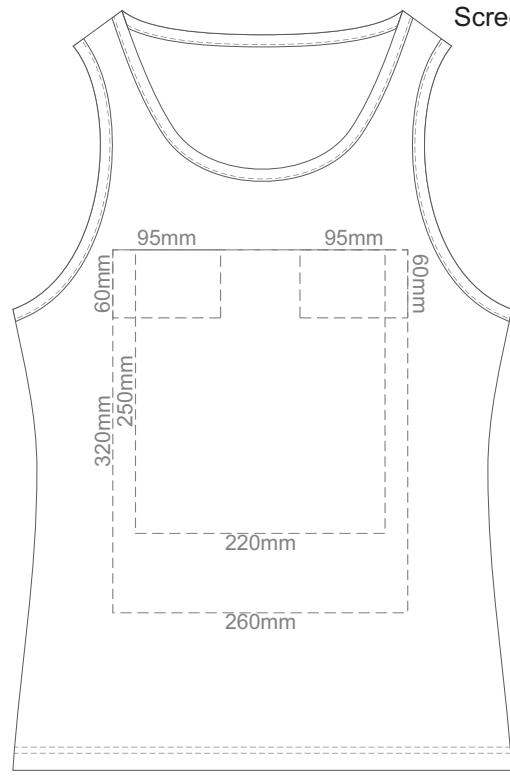

15% of Actual Size
Screen Print

FRONT WOMEN'S EXTRA SMALL

BACK WOMEN'S EXTRA SMALL

15% of Actual Size
Colourflex Transfer
Faux Embroidery

FRONT WOMEN'S EXTRA SMALL

BACK WOMEN'S EXTRA SMALL

15% of Actual Size
Screen Print

FRONT WOMEN'S SMALL

BACK WOMEN'S SMALL

15% of Actual Size
Colourflex Transfer
Faux Embroidery

FRONT WOMEN'S SMALL

BACK WOMEN'S SMALL

15% of Actual Size
Screen Print

FRONT WOMEN'S MEDIUM

BACK WOMEN'S MEDIUM

15% of Actual Size
Colourflex Transfer
Faux Embroidery

FRONT WOMEN'S MEDIUM

BACK WOMEN'S MEDIUM

15% of Actual Size
Screen Print

FRONT WOMEN'S LARGE

BACK WOMEN'S LARGE

15% of Actual Size
Colourflex Transfer
Faux Embroidery

FRONT WOMEN'S LARGE

BACK WOMEN'S LARGE

15% of Actual Size
Screen Print

FRONT WOMEN'S EXTRA LARGE

BACK WOMEN'S EXTRA LARGE

15% of Actual Size
Colourflex Transfer
Faux Embroidery

FRONT WOMEN'S EXTRA LARGE

BACK WOMEN'S EXTRA LARGE