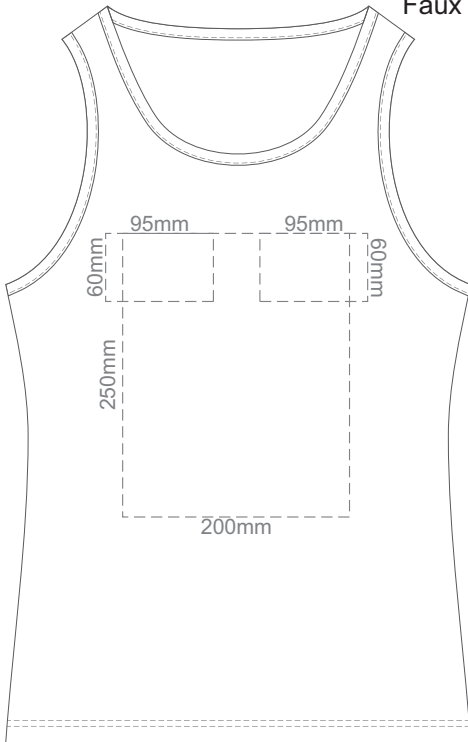

15% of Actual Size
Screen Print

FRONT WOMEN'S EXTRA SMALL

BACK WOMEN'S EXTRA SMALL

15% of Actual Size
Colourflex Transfer
Faux Embroidery

FRONT WOMEN'S EXTRA SMALL

BACK WOMEN'S EXTRA SMALL

15% of Actual Size
Screen Print

FRONT WOMEN'S SMALL

BACK WOMEN'S SMALL

15% of Actual Size
Colourflex Transfer
Faux Embroidery

FRONT WOMEN'S SMALL

BACK WOMEN'S SMALL

15% of Actual Size
Screen Print

FRONT WOMEN'S MEDIUM

BACK WOMEN'S MEDIUM

15% of Actual Size
Colourflex Transfer
Faux Embroidery

FRONT WOMEN'S MEDIUM

BACK WOMEN'S MEDIUM

15% of Actual Size
Screen Print

FRONT WOMEN'S LARGE

BACK WOMEN'S LARGE

15% of Actual Size
Colourflex Transfer
Faux Embroidery

FRONT WOMEN'S LARGE

BACK WOMEN'S LARGE

15% of Actual Size
Screen Print

FRONT WOMEN'S EXTRA LARGE

BACK WOMEN'S EXTRA LARGE

15% of Actual Size
Colourflex Transfer
Faux Embroidery

FRONT WOMEN'S EXTRA LARGE

BACK WOMEN'S EXTRA LARGE