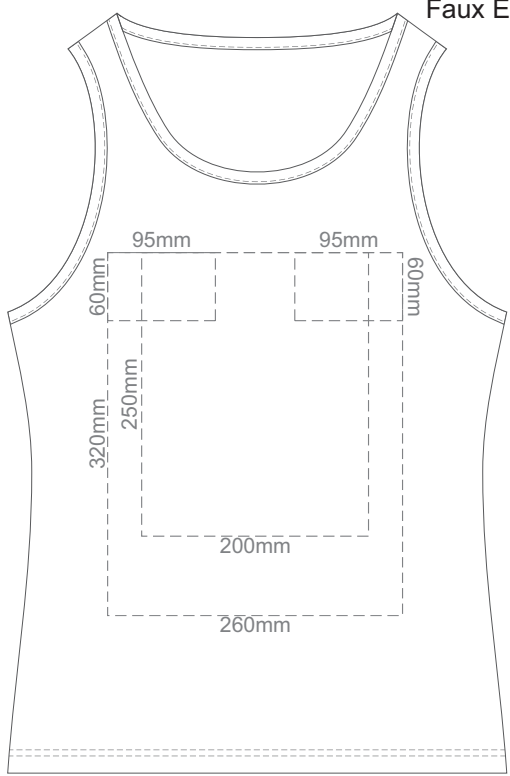

15% of Actual Size
Screen Print

FRONT WOMEN'S EXTRA SMALL

BACK WOMEN'S EXTRA SMALL

15% of Actual Size
Colourflex Transfer
Faux Embroidery

FRONT WOMEN'S EXTRA SMALL

BACK WOMEN'S EXTRA SMALL

15% of Actual Size
Screen Print

FRONT WOMEN'S SMALL

BACK WOMEN'S SMALL

15% of Actual Size
Colourflex Transfer
Faux Embroidery

FRONT WOMEN'S SMALL

BACK WOMEN'S SMALL

15% of Actual Size
Screen Print

FRONT WOMEN'S MEDIUM

BACK WOMEN'S MEDIUM

15% of Actual Size
Colourflex Transfer
Faux Embroidery

FRONT WOMEN'S MEDIUM

BACK WOMEN'S MEDIUM

15% of Actual Size
Screen Print

FRONT WOMEN'S LARGE

BACK WOMEN'S LARGE

15% of Actual Size
Colourflex Transfer
Faux Embroidery

FRONT WOMEN'S LARGE

BACK WOMEN'S LARGE

15% of Actual Size
Screen Print

FRONT WOMEN'S EXTRA LARGE

BACK WOMEN'S EXTRA LARGE

15% of Actual Size
Colourflex Transfer
Faux Embroidery

FRONT WOMEN'S EXTRA LARGE

BACK WOMEN'S EXTRA LARGE