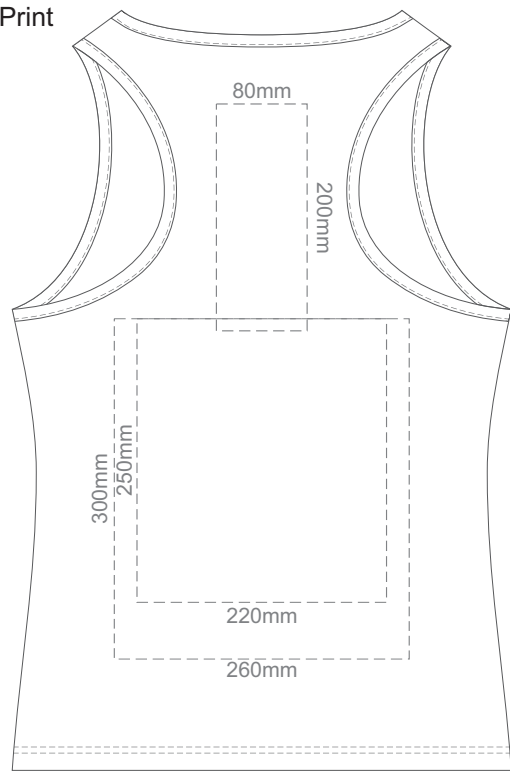

15% of Actual Size
Screen Print

FRONT WOMEN'S EXTRA SMALL

BACK WOMEN'S EXTRA SMALL

15% of Actual Size
Colourflex Transfer
Faux Embroidery

FRONT WOMEN'S EXTRA SMALL

BACK WOMEN'S EXTRA SMALL

15% of Actual Size
Screen Print

FRONT WOMEN'S SMALL

BACK WOMEN'S SMALL

15% of Actual Size
Colourflex Transfer
Faux Embroidery

FRONT WOMEN'S SMALL

BACK WOMEN'S SMALL

15% of Actual Size
Screen Print

FRONT WOMEN'S MEDIUM

BACK WOMEN'S MEDIUM

15% of Actual Size
Colourflex Transfer
Faux Embroidery

FRONT WOMEN'S MEDIUM

BACK WOMEN'S MEDIUM

15% of Actual Size
Screen Print

FRONT WOMEN'S LARGE

BACK WOMEN'S LARGE

15% of Actual Size
Colourflex Transfer
Faux Embroidery

FRONT WOMEN'S LARGE

BACK WOMEN'S LARGE

15% of Actual Size
Screen Print

FRONT WOMEN'S EXTRA LARGE

BACK WOMEN'S EXTRA LARGE

15% of Actual Size
Colourflex Transfer
Faux Embroidery

FRONT WOMEN'S EXTRA LARGE

BACK WOMEN'S EXTRA LARGE