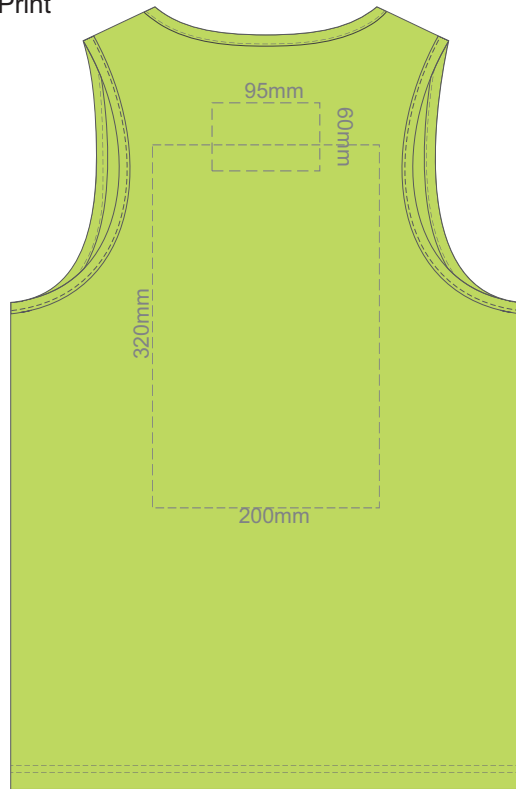

15% of Actual Size
Screen Print

FRONT MEN'S SMALL

BACK MEN'S SMALL

15% of Actual Size
Colourflex Transfer
Faux Embroidery

FRONT MEN'S SMALL

BACK MEN'S SMALL

15% of Actual Size
Screen Print

FRONT MEN'S MEDIUM

BACK MEN'S MEDIUM

15% of Actual Size
Colourflex Transfer
Faux Embroidery

FRONT MEN'S MEDIUM

BACK MEN'S MEDIUM

15% of Actual Size
Screen Print

FRONT MEN'S LARGE

BACK MEN'S LARGE

15% of Actual Size
Colourflex Transfer
Faux Embroidery

FRONT MEN'S LARGE

BACK MEN'S LARGE

15% of Actual Size
Screen Print

FRONT MEN'S EXTRA LARGE

BACK MEN'S EXTRA LARGE

15% of Actual Size
Colourflex Transfer
Faux Embroidery

FRONT MEN'S EXTRA LARGE

BACK MEN'S EXTRA LARGE

15% of Actual Size
Screen Print

FRONT MEN'S XXL

BACK MEN'S EXTRA XXL

15% of Actual Size
Colourflex Transfer
Faux Embroidery

FRONT MEN'S XXL

BACK MEN'S EXTRA XXL

15% of Actual Size
Screen Print

FRONT MEN'S 3XL