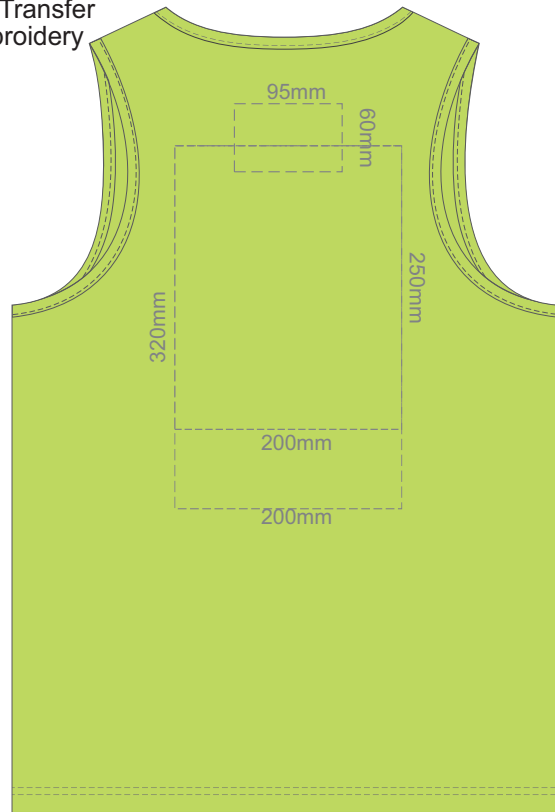

15% of Actual Size
Screen Print

FRONT MEN'S SMALL

BACK MEN'S SMALL

15% of Actual Size
Colourflex Transfer
Faux Embroidery

FRONT MEN'S SMALL

BACK MEN'S SMALL

15% of Actual Size
Screen Print

FRONT MEN'S MEDIUM

BACK MEN'S MEDIUM

15% of Actual Size
Colourflex Transfer
Faux Embroidery

FRONT MEN'S MEDIUM

BACK MEN'S MEDIUM

15% of Actual Size
Screen Print

FRONT MEN'S LARGE

BACK MEN'S LARGE

15% of Actual Size
Colourflex Transfer
Faux Embroidery

FRONT MEN'S LARGE

BACK MEN'S LARGE

15% of Actual Size
Screen Print

FRONT MEN'S EXTRA LARGE

BACK MEN'S EXTRA LARGE

15% of Actual Size
Colourflex Transfer
Faux Embroidery

FRONT MEN'S EXTRA LARGE

BACK MEN'S EXTRA LARGE

15% of Actual Size
Screen Print

FRONT MEN'S XXL

BACK MEN'S EXTRA XXL

15% of Actual Size
Colourflex Transfer
Faux Embroidery

FRONT MEN'S XXL

BACK MEN'S EXTRA XXL

15% of Actual Size
Screen Print

FRONT MEN'S 3XL