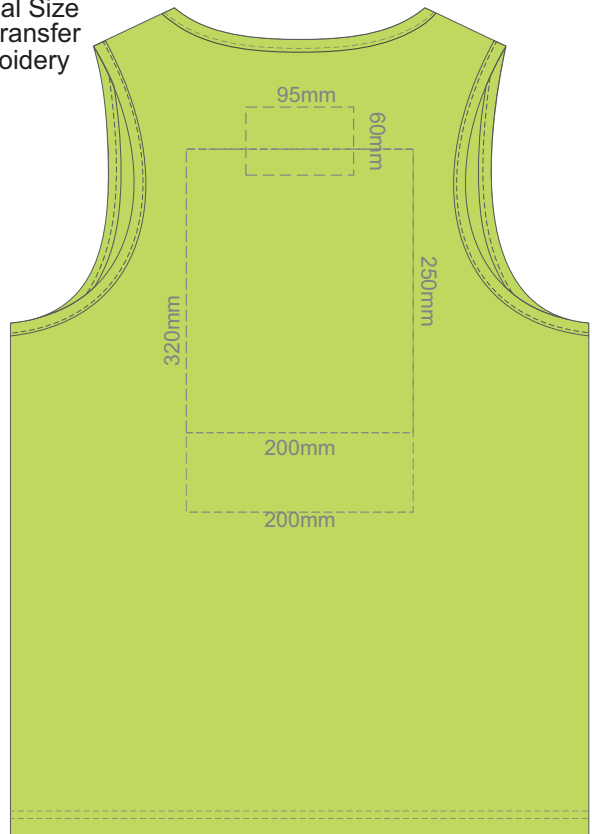

15% of Actual Size
Screen Print

FRONT MEN'S SMALL

BACK MEN'S SMALL

15% of Actual Size
Colourflex Transfer
Faux Embroidery

FRONT MEN'S SMALL

BACK MEN'S SMALL

15% of Actual Size
Screen Print

FRONT MEN'S MEDIUM

BACK MEN'S MEDIUM

15% of Actual Size
Colourflex Transfer
Faux Embroidery

FRONT MEN'S MEDIUM

BACK MEN'S MEDIUM

15% of Actual Size
Screen Print

FRONT MEN'S LARGE

BACK MEN'S LARGE

15% of Actual Size
Colourflex Transfer
Faux Embroidery

FRONT MEN'S LARGE

BACK MEN'S LARGE

15% of Actual Size
Screen Print

FRONT MEN'S EXTRA LARGE

BACK MEN'S EXTRA LARGE

15% of Actual Size
Colourflex Transfer
Faux Embroidery

FRONT MEN'S EXTRA LARGE

BACK MEN'S EXTRA LARGE

15% of Actual Size
Screen Print

FRONT MEN'S XXL

BACK MEN'S EXTRA XXL

15% of Actual Size
Colourflex Transfer
Faux Embroidery

FRONT MEN'S XXL

BACK MEN'S EXTRA XXL

15% of Actual Size
Screen Print

FRONT MEN'S 3XL