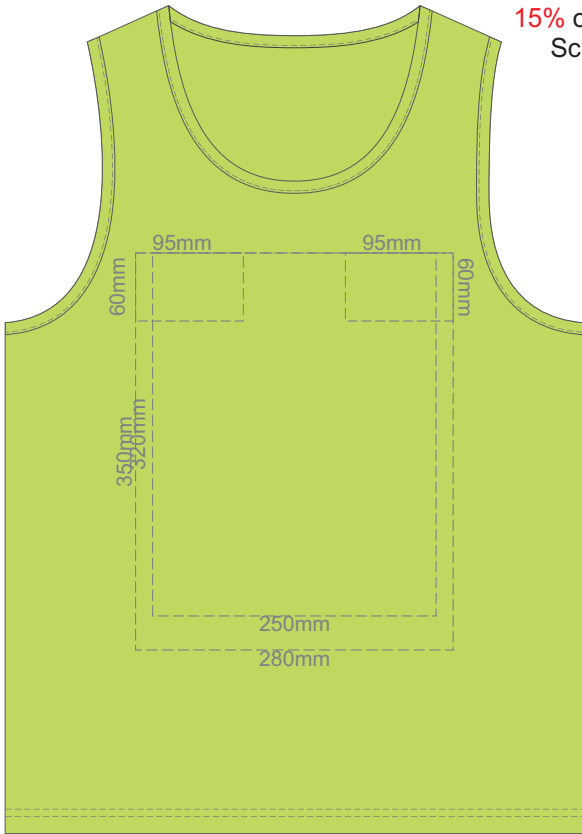

15% of Actual Size
Screen Print

FRONT MEN'S SMALL

BACK MEN'S SMALL

15% of Actual Size
Colourflex Transfer
Faux Embroidery

FRONT MEN'S SMALL

BACK MEN'S SMALL

15% of Actual Size
Screen Print

FRONT MEN'S MEDIUM

BACK MEN'S MEDIUM

15% of Actual Size
Colourflex Transfer
Faux Embroidery

FRONT MEN'S MEDIUM

BACK MEN'S MEDIUM

15% of Actual Size
Screen Print

FRONT MEN'S LARGE

BACK MEN'S LARGE

15% of Actual Size
Colourflex Transfer
Faux Embroidery

FRONT MEN'S LARGE

BACK MEN'S LARGE

15% of Actual Size
Screen Print

FRONT MEN'S EXTRA LARGE

BACK MEN'S EXTRA LARGE

15% of Actual Size
Colourflex Transfer
Faux Embroidery

FRONT MEN'S EXTRA LARGE

BACK MEN'S EXTRA LARGE

15% of Actual Size
Screen Print

FRONT MEN'S XXL

BACK MEN'S EXTRA XXL

15% of Actual Size
Colourflex Transfer
Faux Embroidery

FRONT MEN'S XXL

BACK MEN'S EXTRA XXL

15% of Actual Size
Screen Print

FRONT MEN'S 3XL