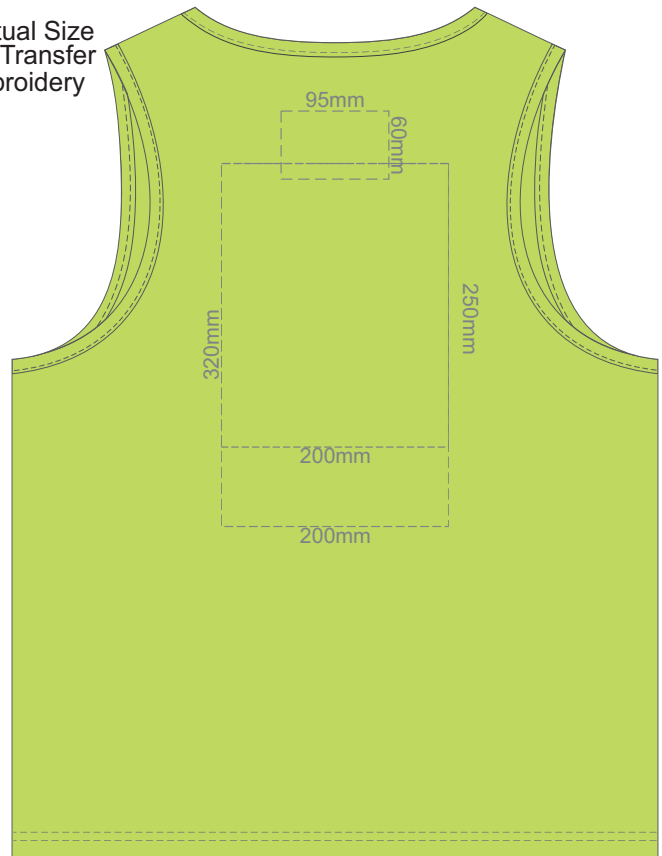

15% of Actual Size
Screen Print

FRONT MEN'S XXL

BACK MEN'S EXTRA XXL

15% of Actual Size
Colourflex Transfer
Faux Embroidery

FRONT MEN'S XXL

BACK MEN'S EXTRA XXL

15% of Actual Size
Screen Print

FRONT MEN'S 3XL

BACK MEN'S EXTRA 3XL

15% of Actual Size
Colourflex Transfer
Faux Embroidery

FRONT MEN'S 3XL

BACK MEN'S EXTRA 3XL