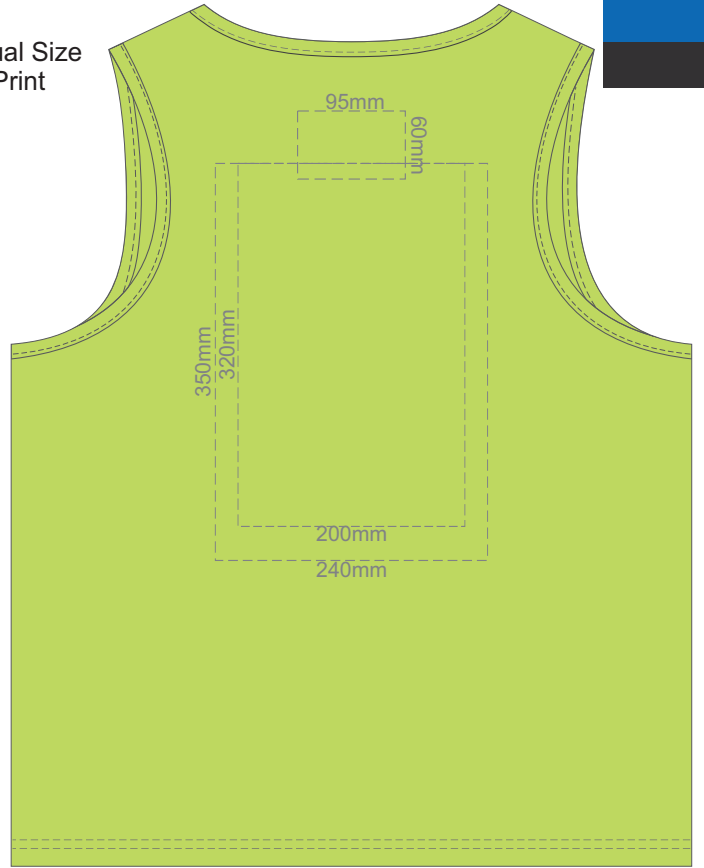

FRONT MEN'S LARGE

BACK MEN'S LARGE

15% of Actual Size
Screen Print

FRONT MEN'S EXTRA LARGE

BACK MEN'S EXTRA LARGE

15% of Actual Size
Colourflex Transfer
Faux Embroidery

FRONT MEN'S EXTRA LARGE

BACK MEN'S EXTRA LARGE

15% of Actual Size
Screen Print

FRONT MEN'S XXL

BACK MEN'S EXTRA XXL

15% of Actual Size
Colourflex Transfer
Faux Embroidery

FRONT MEN'S XXL

BACK MEN'S EXTRA XXL

15% of Actual Size
Screen Print

FRONT MEN'S 3XL

BACK MEN'S EXTRA 3XL

15% of Actual Size
Colourflex Transfer
Faux Embroidery

FRONT MEN'S 3XL

BACK MEN'S EXTRA 3XL