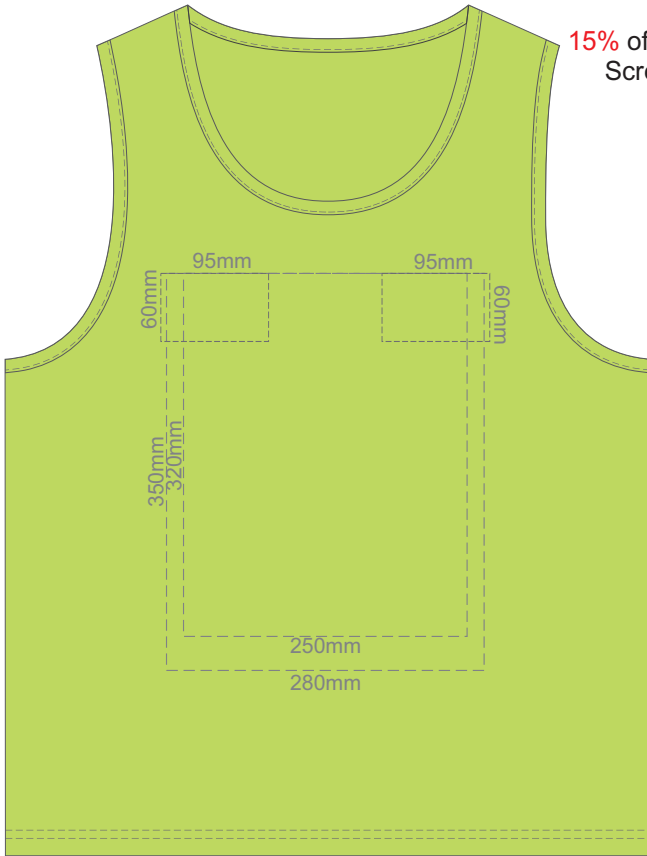

BACK MEN'S MEDIUM

15% of Actual Size
Colourflex Transfer
Faux Embroidery

FRONT MEN'S MEDIUM

BACK MEN'S MEDIUM

15% of Actual Size
Screen Print

FRONT MEN'S LARGE

BACK MEN'S LARGE

15% of Actual Size
Colourflex Transfer
Faux Embroidery

FRONT MEN'S LARGE

BACK MEN'S LARGE

15% of Actual Size
Screen Print

FRONT MEN'S EXTRA LARGE

BACK MEN'S EXTRA LARGE

15% of Actual Size
Colourflex Transfer
Faux Embroidery

FRONT MEN'S EXTRA LARGE

BACK MEN'S EXTRA LARGE

15% of Actual Size
Screen Print

FRONT MEN'S XXL

BACK MEN'S EXTRA XXL

15% of Actual Size
Colourflex Transfer
Faux Embroidery

FRONT MEN'S XXL

BACK MEN'S EXTRA XXL

15% of Actual Size
Screen Print

FRONT MEN'S 3XL