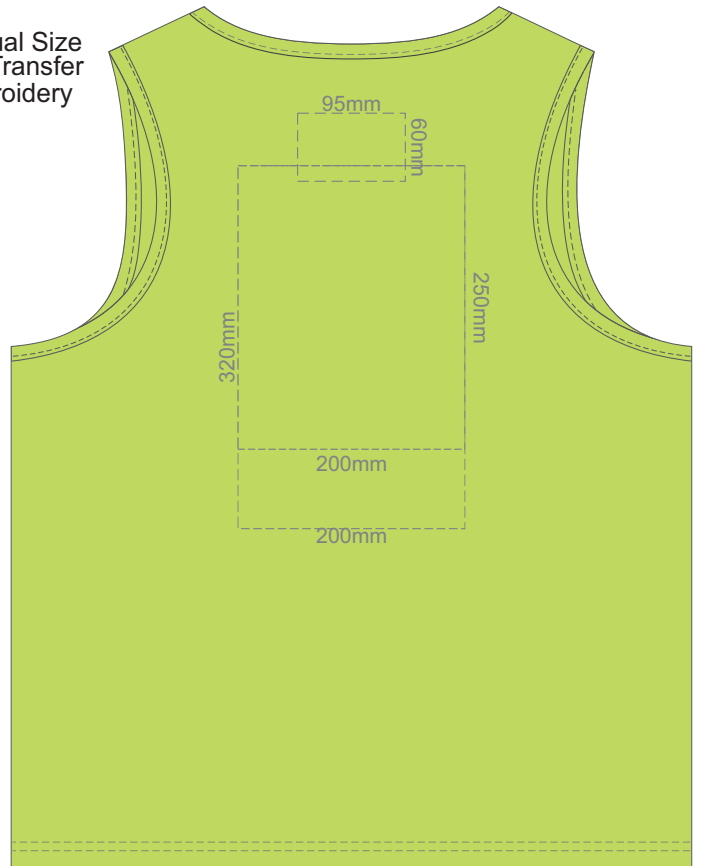

15% of Actual Size
Screen Print

FRONT MEN'S XXL

BACK MEN'S EXTRA XXL

15% of Actual Size
Colourflex Transfer
Faux Embroidery

FRONT MEN'S XXL

BACK MEN'S EXTRA XXL

15% of Actual Size
Screen Print

FRONT MEN'S 3XL

BACK MEN'S EXTRA 3XL

15% of Actual Size
Colourflex Transfer
Faux Embroidery

FRONT MEN'S 3XL

BACK MEN'S EXTRA 3XL