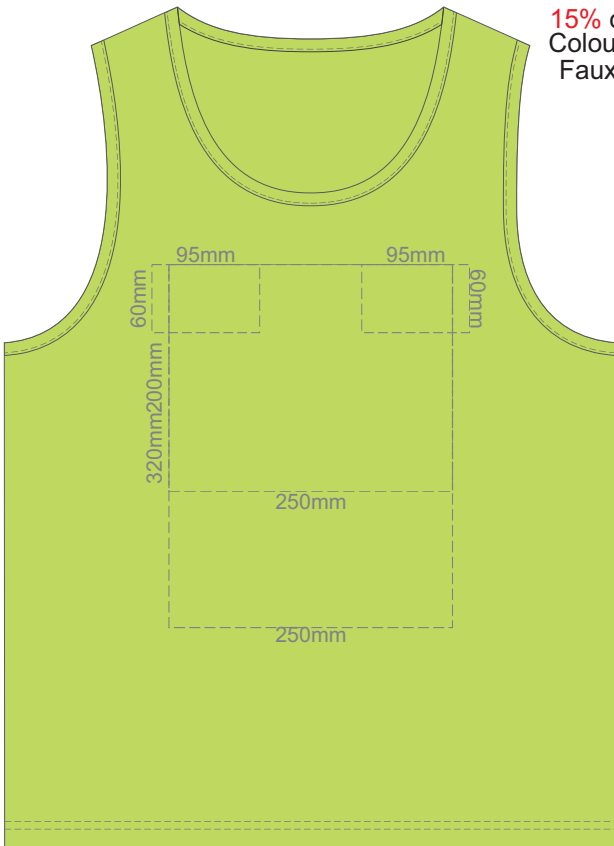

BACK MEN'S MEDIUM

15% of Actual Size
Colourflex Transfer
Faux Embroidery

FRONT MEN'S MEDIUM

BACK MEN'S MEDIUM

15% of Actual Size
Screen Print

FRONT MEN'S LARGE

BACK MEN'S LARGE

15% of Actual Size
Colourflex Transfer
Faux Embroidery

FRONT MEN'S LARGE

BACK MEN'S LARGE

15% of Actual Size
Screen Print

FRONT MEN'S EXTRA LARGE

BACK MEN'S EXTRA LARGE

15% of Actual Size
Colourflex Transfer
Faux Embroidery

FRONT MEN'S EXTRA LARGE

BACK MEN'S EXTRA LARGE

15% of Actual Size
Screen Print

FRONT MEN'S XXL

BACK MEN'S EXTRA XXL

15% of Actual Size
Colourflex Transfer
Faux Embroidery

FRONT MEN'S XXL

BACK MEN'S EXTRA XXL

15% of Actual Size
Screen Print

FRONT MEN'S 3XL