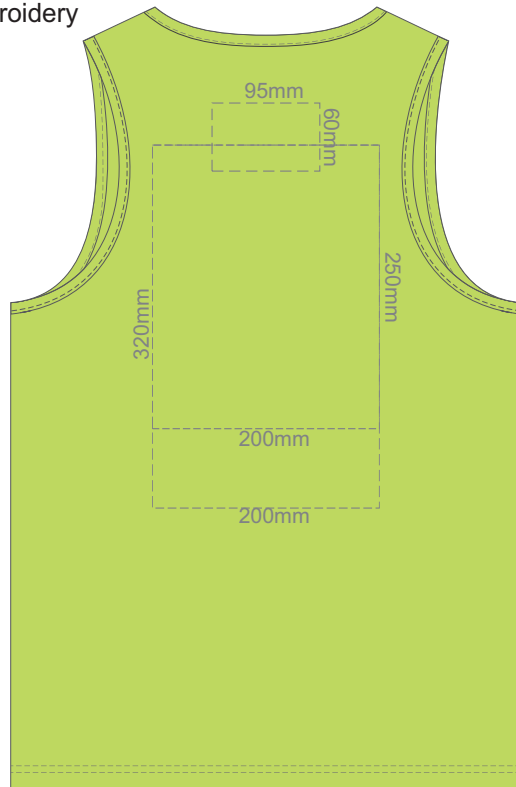

15% of Actual Size
Screen Print

FRONT MEN'S SMALL

BACK MEN'S SMALL

15% of Actual Size
Colourflex Transfer
Faux Embroidery

FRONT MEN'S SMALL

BACK MEN'S SMALL

15% of Actual Size
Screen Print

FRONT MEN'S MEDIUM

BACK MEN'S MEDIUM

15% of Actual Size
Colourflex Transfer
Faux Embroidery

FRONT MEN'S MEDIUM

BACK MEN'S MEDIUM

15% of Actual Size
Screen Print

FRONT MEN'S LARGE

BACK MEN'S LARGE

15% of Actual Size
Colourflex Transfer
Faux Embroidery

FRONT MEN'S LARGE

BACK MEN'S LARGE

15% of Actual Size
Screen Print

FRONT MEN'S EXTRA LARGE

BACK MEN'S EXTRA LARGE

15% of Actual Size
Colourflex Transfer
Faux Embroidery

FRONT MEN'S EXTRA LARGE

BACK MEN'S EXTRA LARGE