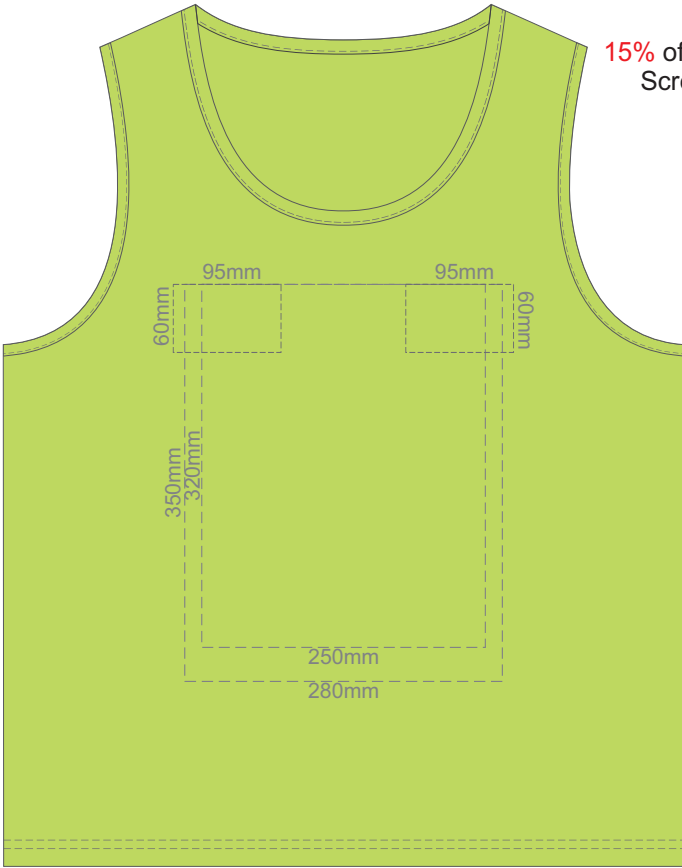

FRONT MEN'S LARGE

BACK MEN'S LARGE

15% of Actual Size
Screen Print

FRONT MEN'S EXTRA LARGE

BACK MEN'S EXTRA LARGE

15% of Actual Size
Colourflex Transfer
Faux Embroidery

FRONT MEN'S EXTRA LARGE

BACK MEN'S EXTRA LARGE

15% of Actual Size
Screen Print

FRONT MEN'S XXL

BACK MEN'S EXTRA XXL

15% of Actual Size
Colourflex Transfer
Faux Embroidery

FRONT MEN'S XXL

BACK MEN'S EXTRA XXL

15% of Actual Size
Screen Print

FRONT MEN'S 3XL

BACK MEN'S EXTRA 3XL

15% of Actual Size
Colourflex Transfer
Faux Embroidery

FRONT MEN'S 3XL

BACK MEN'S EXTRA 3XL