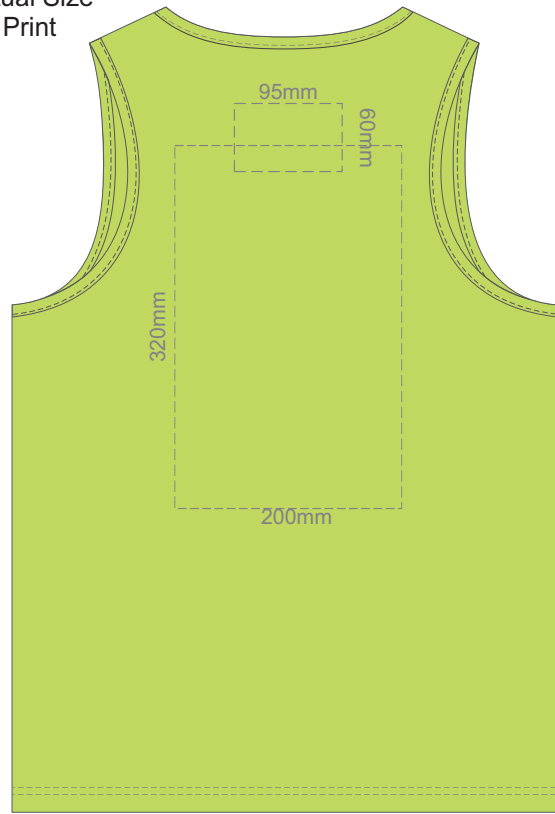

15% of Actual Size
Screen Print

FRONT MEN'S SMALL

BACK MEN'S SMALL

15% of Actual Size
Colourflex Transfer
Faux Embroidery

FRONT MEN'S SMALL

BACK MEN'S SMALL

15% of Actual Size
Screen Print

FRONT MEN'S MEDIUM

BACK MEN'S MEDIUM

15% of Actual Size
Colourflex Transfer
Faux Embroidery

FRONT MEN'S MEDIUM

BACK MEN'S MEDIUM

15% of Actual Size
Screen Print

FRONT MEN'S LARGE

BACK MEN'S LARGE

15% of Actual Size
Colourflex Transfer
Faux Embroidery

FRONT MEN'S LARGE

BACK MEN'S LARGE

15% of Actual Size
Screen Print

FRONT MEN'S EXTRA LARGE

BACK MEN'S EXTRA LARGE

15% of Actual Size
Colourflex Transfer
Faux Embroidery

FRONT MEN'S EXTRA LARGE

BACK MEN'S EXTRA LARGE

15% of Actual Size
Screen Print

FRONT MEN'S XXL

BACK MEN'S EXTRA XXL

15% of Actual Size
Colourflex Transfer
Faux Embroidery

FRONT MEN'S XXL

BACK MEN'S EXTRA XXL

15% of Actual Size
Screen Print

FRONT MEN'S 3XL