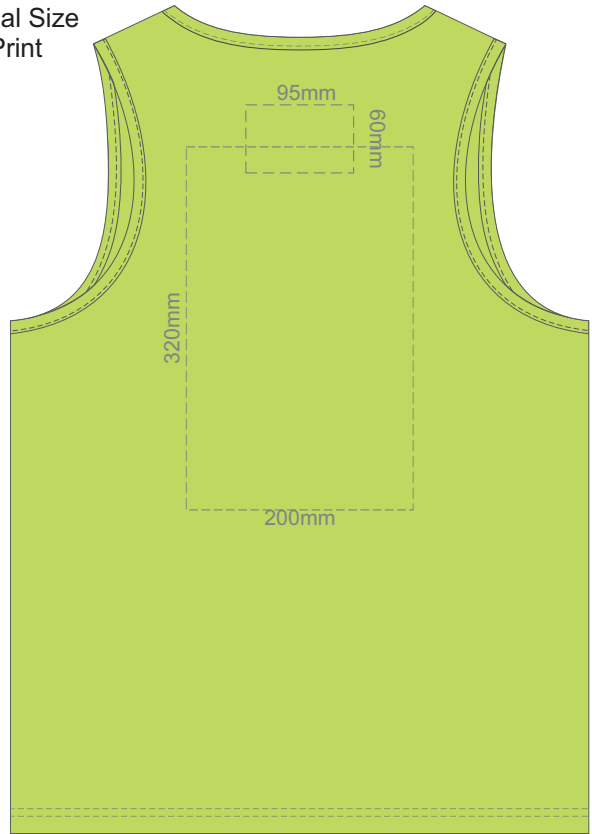

15% of Actual Size
Screen Print

FRONT MEN'S SMALL

BACK MEN'S SMALL

15% of Actual Size
Colourflex Transfer
Faux Embroidery

FRONT MEN'S SMALL

BACK MEN'S SMALL

15% of Actual Size
Screen Print

FRONT MEN'S MEDIUM

BACK MEN'S MEDIUM

15% of Actual Size
Colourflex Transfer
Faux Embroidery

FRONT MEN'S MEDIUM

BACK MEN'S MEDIUM

15% of Actual Size
Screen Print

FRONT MEN'S LARGE

BACK MEN'S LARGE

15% of Actual Size
Colourflex Transfer
Faux Embroidery

FRONT MEN'S LARGE

BACK MEN'S LARGE

15% of Actual Size
Screen Print

FRONT MEN'S EXTRA LARGE

BACK MEN'S EXTRA LARGE

15% of Actual Size
Colourflex Transfer
Faux Embroidery

FRONT MEN'S EXTRA LARGE

BACK MEN'S EXTRA LARGE

15% of Actual Size
Screen Print

FRONT MEN'S XXL

BACK MEN'S EXTRA XXL

15% of Actual Size
Colourflex Transfer
Faux Embroidery

FRONT MEN'S XXL

BACK MEN'S EXTRA XXL

15% of Actual Size
Screen Print

FRONT MEN'S 3XL