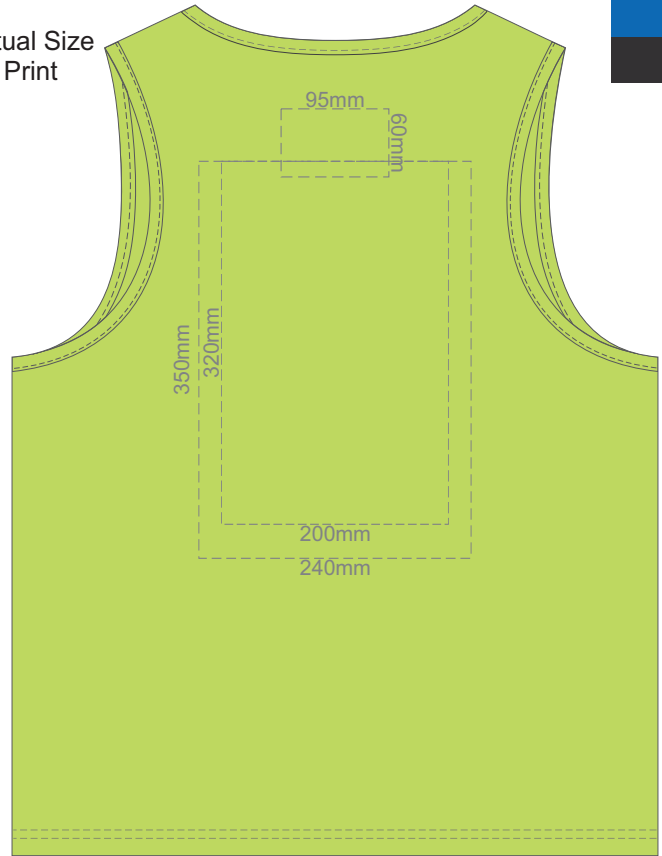

BACK MEN'S MEDIUM

15% of Actual Size
Colourflex Transfer
Faux Embroidery

FRONT MEN'S MEDIUM

BACK MEN'S MEDIUM

15% of Actual Size
Screen Print

FRONT MEN'S LARGE

BACK MEN'S LARGE

15% of Actual Size
Colourflex Transfer
Faux Embroidery

FRONT MEN'S LARGE

BACK MEN'S LARGE

15% of Actual Size
Screen Print

FRONT MEN'S EXTRA LARGE

BACK MEN'S EXTRA LARGE

15% of Actual Size
Colourflex Transfer
Faux Embroidery

FRONT MEN'S EXTRA LARGE

BACK MEN'S EXTRA LARGE

15% of Actual Size
Screen Print

FRONT MEN'S XXL

BACK MEN'S EXTRA XXL

15% of Actual Size
Colourflex Transfer
Faux Embroidery

FRONT MEN'S XXL

BACK MEN'S EXTRA XXL

15% of Actual Size
Screen Print

FRONT MEN'S 3XL