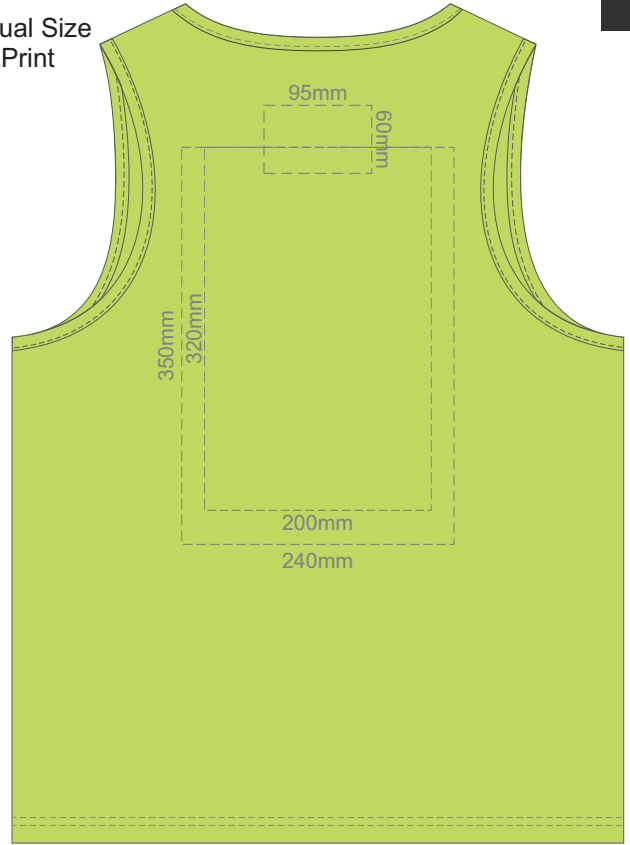

BACK MEN'S MEDIUM

15% of Actual Size
Colourflex Transfer
Faux Embroidery

FRONT MEN'S MEDIUM

BACK MEN'S MEDIUM

15% of Actual Size
Screen Print

FRONT MEN'S LARGE

BACK MEN'S LARGE

15% of Actual Size
Colourflex Transfer
Faux Embroidery

FRONT MEN'S LARGE

BACK MEN'S LARGE

15% of Actual Size
Screen Print

FRONT MEN'S EXTRA LARGE

BACK MEN'S EXTRA LARGE

15% of Actual Size
Colourflex Transfer
Faux Embroidery

FRONT MEN'S EXTRA LARGE

BACK MEN'S EXTRA LARGE

15% of Actual Size
Screen Print

FRONT MEN'S XXL

BACK MEN'S EXTRA XXL

15% of Actual Size
Colourflex Transfer
Faux Embroidery

FRONT MEN'S XXL

BACK MEN'S EXTRA XXL

15% of Actual Size
Screen Print

FRONT MEN'S 3XL