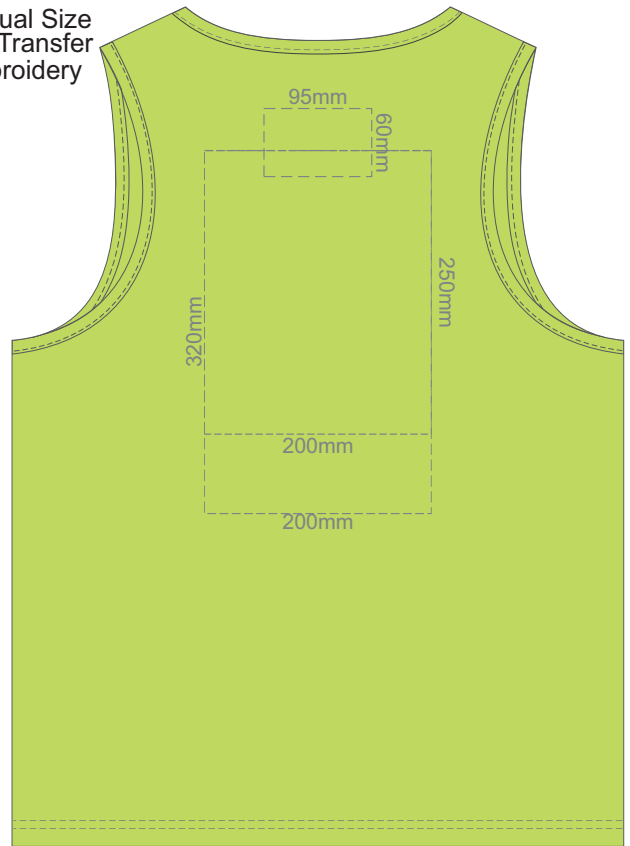

BACK MEN'S MEDIUM

15% of Actual Size
Colourflex Transfer
Faux Embroidery

FRONT MEN'S MEDIUM

BACK MEN'S MEDIUM

15% of Actual Size
Screen Print

FRONT MEN'S LARGE

BACK MEN'S LARGE

15% of Actual Size
Colourflex Transfer
Faux Embroidery

FRONT MEN'S LARGE

BACK MEN'S LARGE

15% of Actual Size
Screen Print

FRONT MEN'S EXTRA LARGE

BACK MEN'S EXTRA LARGE

15% of Actual Size
Colourflex Transfer
Faux Embroidery

FRONT MEN'S EXTRA LARGE

BACK MEN'S EXTRA LARGE

15% of Actual Size
Screen Print

FRONT MEN'S XXL

BACK MEN'S EXTRA XXL

15% of Actual Size
Colourflex Transfer
Faux Embroidery

FRONT MEN'S XXL

BACK MEN'S EXTRA XXL

15% of Actual Size
Screen Print

FRONT MEN'S 3XL