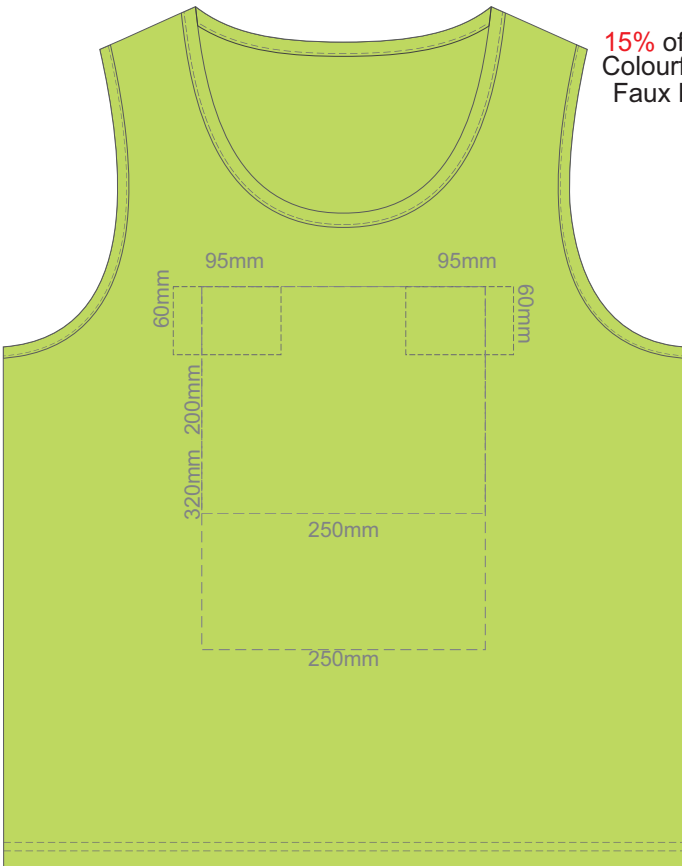

15% of Actual Size
Screen Print

FRONT MEN'S XXL

BACK MEN'S EXTRA XXL

15% of Actual Size
Colourflex Transfer
Faux Embroidery

FRONT MEN'S XXL

BACK MEN'S EXTRA XXL

15% of Actual Size
Screen Print

FRONT MEN'S 3XL

BACK MEN'S EXTRA 3XL

15% of Actual Size
Colourflex Transfer
Faux Embroidery

FRONT MEN'S 3XL

BACK MEN'S EXTRA 3XL