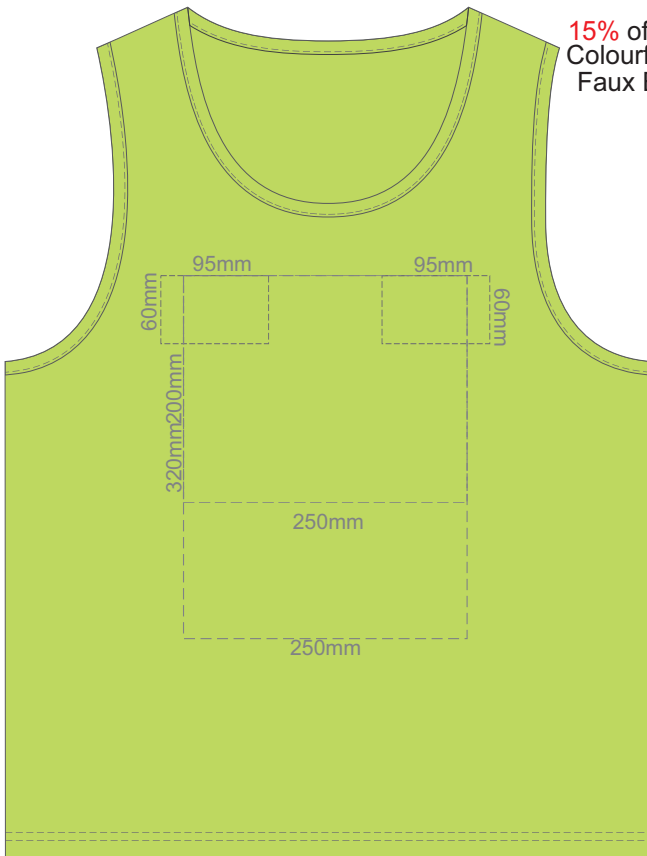

FRONT MEN'S LARGE

BACK MEN'S LARGE

15% of Actual Size
Screen Print

FRONT MEN'S EXTRA LARGE

BACK MEN'S EXTRA LARGE

15% of Actual Size
Colourflex Transfer
Faux Embroidery

FRONT MEN'S EXTRA LARGE

BACK MEN'S EXTRA LARGE

15% of Actual Size
Screen Print

FRONT MEN'S XXL

BACK MEN'S EXTRA XXL

15% of Actual Size
Colourflex Transfer
Faux Embroidery

FRONT MEN'S XXL

BACK MEN'S EXTRA XXL

15% of Actual Size
Screen Print

FRONT MEN'S 3XL

BACK MEN'S EXTRA 3XL

15% of Actual Size
Colourflex Transfer
Faux Embroidery

FRONT MEN'S 3XL

BACK MEN'S EXTRA 3XL