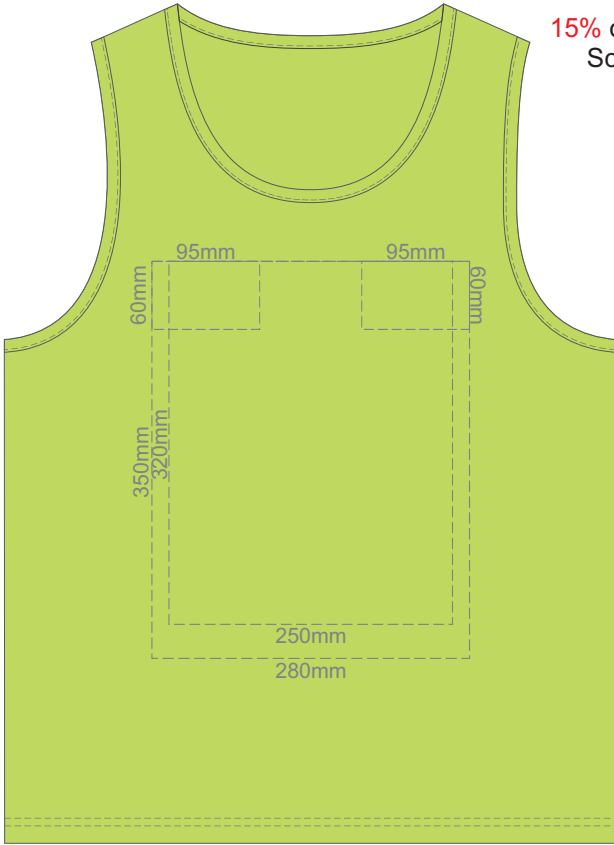

15% of Actual Size
Screen Print

FRONT MEN'S SMALL

BACK MEN'S SMALL

15% of Actual Size
Colourflex Transfer
Faux Embroidery

FRONT MEN'S SMALL

BACK MEN'S SMALL

15% of Actual Size
Screen Print

FRONT MEN'S MEDIUM

BACK MEN'S MEDIUM

15% of Actual Size
Colourflex Transfer
Faux Embroidery

FRONT MEN'S MEDIUM

BACK MEN'S MEDIUM

15% of Actual Size
Screen Print

FRONT MEN'S LARGE

BACK MEN'S LARGE

15% of Actual Size
Colourflex Transfer
Faux Embroidery

FRONT MEN'S LARGE

BACK MEN'S LARGE

15% of Actual Size
Screen Print

FRONT MEN'S EXTRA LARGE

BACK MEN'S EXTRA LARGE

15% of Actual Size
Colourflex Transfer
Faux Embroidery

FRONT MEN'S EXTRA LARGE

BACK MEN'S EXTRA LARGE

15% of Actual Size
Screen Print

FRONT MEN'S XXL

BACK MEN'S EXTRA XXL

15% of Actual Size
Colourflex Transfer
Faux Embroidery

FRONT MEN'S XXL

BACK MEN'S EXTRA XXL

15% of Actual Size
Screen Print

FRONT MEN'S 3XL