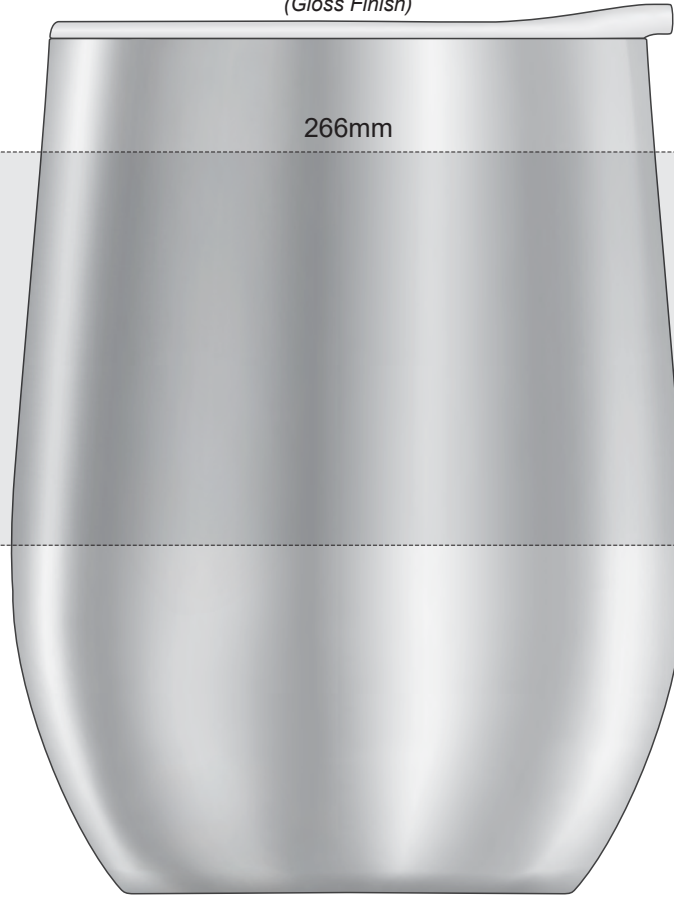

 Engraves to a Natural Etch

100% of Actual Size  
Screen Print (one colour)

220mm

43mm

Approximately 26mm  
unprintable area

Approximately 26mm  
unprintable area

Red Line = Exact opposites of the product  
(centre artwork to the red line)

100% of Actual Size  
Screen Print (one colour)

220mm

Approximately 26mm  
unprintable area

Approximately 26mm  
unprintable area

43mm

Red Line = Exact opposites of the product  
(centre artwork to the red line)

100% of Actual Size  
Digital Rotary  
(Gloss Finish)

266mm

Approximate 3mm unprintable area

52mm

Red Line = Exact opposites of the product  
(centre artwork to the red line)

100% of Actual Size  
Digital Rotary  
(Gloss Finish)

266mm

Approximate 3mm unprintable area

52mm

Red Line = Exact opposites of the product  
(centre artwork to the red line)

100% of Actual Size  
Pad Print

100% of Actual Size  
Laser Engraving

Engraves to a Shiny Steel Finish