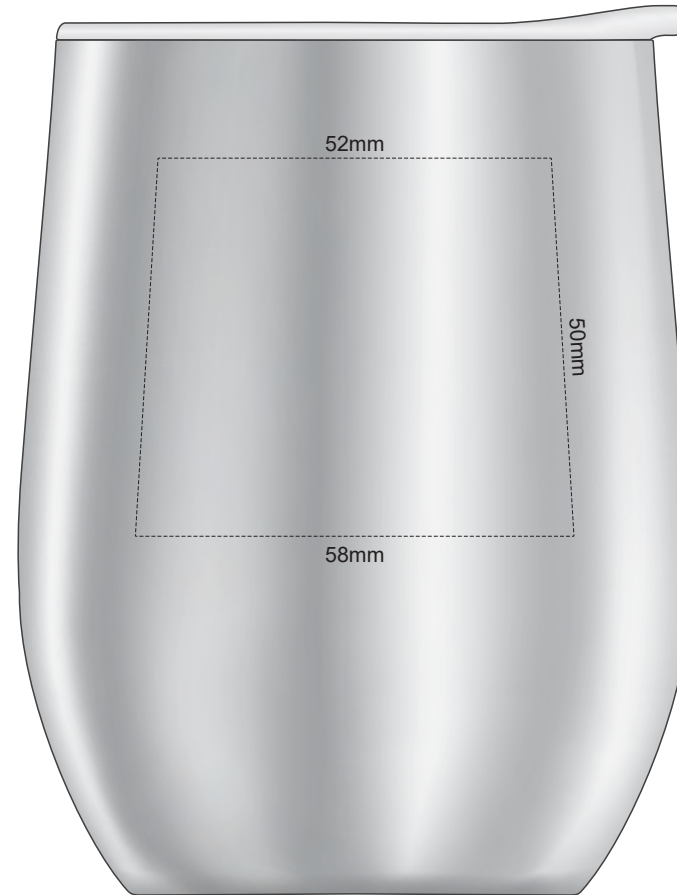

100% of Actual Size  
Pad Print

100% of Actual Size  
Laser Engraving

Please be aware that artwork will adhere to the shape of the product. Therefore, linear shapes that utilise the full print area may appear skewed from the side perspective due to the tapered nature of the product.

Engraves to a Shiny Steel Finish

100% of Actual Size  
Pad Print

100% of Actual Size  
Laser Engraving

Please be aware that artwork will adhere to the shape of the product. Therefore, linear shapes that utilise the full print area may appear skewed from the side perspective due to the tapered nature of the product.

 Engraves to a Natural Etch

100% of Actual Size  
Screen Print (one colour)

220mm

43mm

Approximately 26mm  
unprintable area

Approximately 26mm  
unprintable area

Red Line = Exact opposites of the product  
(centre artwork to the red line)

100% of Actual Size  
Screen Print (one colour)

220mm

Approximately 26mm  
unprintable area

Approximately 26mm  
unprintable area

43mm

Red Line = Exact opposites of the product  
(centre artwork to the red line)