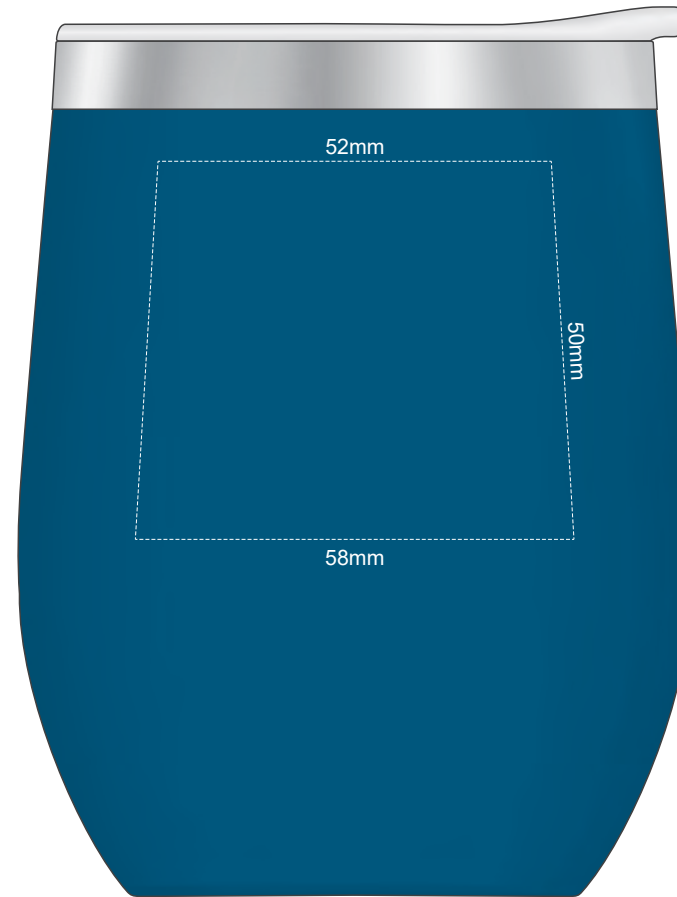

100% of Actual Size  
Pad Print

100% of Actual Size  
Laser Engraving

Please be aware that artwork will adhere to the shape of the product. Therefore, linear shapes that utilise the full print area may appear skewed from the side perspective due to the tapered nature of the product.

Engraves to a Shiny Steel Finish

100% of Actual Size  
Pad Print

100% of Actual Size  
Laser Engraving

Please be aware that artwork will adhere to the shape of the product. Therefore, linear shapes that utilise the full print area may appear skewed from the side perspective due to the tapered nature of the product.

 Engraves to a Natural Etch

100% of Actual Size  
Screen Print (one colour)

220mm

43mm

Approximately 26mm  
unprintable area

Approximately 26mm  
unprintable area

Red Line = Exact opposites of the product  
(centre artwork to the red line)

100% of Actual Size  
Screen Print (one colour)

220mm

Approximately 26mm  
unprintable area

Approximately 26mm  
unprintable area

43mm

Red Line = Exact opposites of the product  
(centre artwork to the red line)