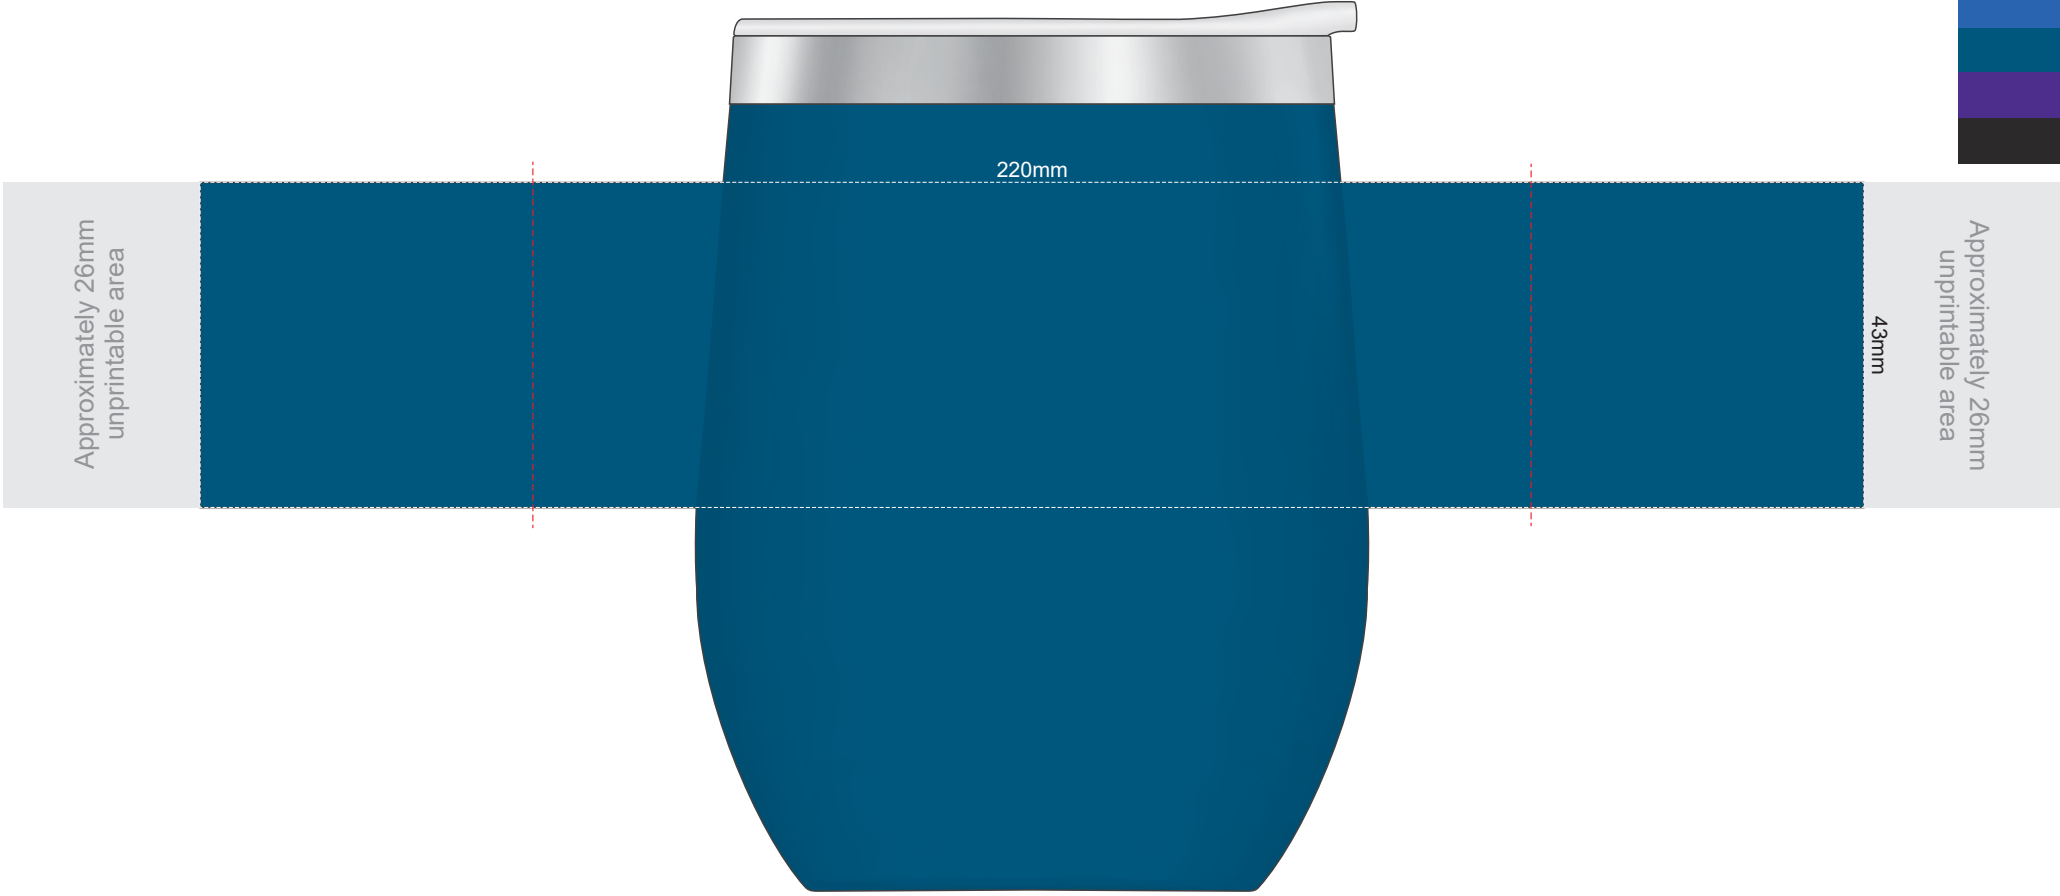

100% of Actual Size  
Pad Print

100% of Actual Size  
Laser Engraving

Please be aware that artwork will adhere to the shape of the product. Therefore, linear shapes that utilise the full print area may appear skewed from the side perspective due to the tapered nature of the product.

Engraves to a Shiny Steel Finish

100% of Actual Size  
Pad Print

100% of Actual Size  
Laser Engraving

Please be aware that artwork will adhere to the shape of the product. Therefore, linear shapes that utilise the full print area may appear skewed from the side perspective due to the tapered nature of the product.

 Engraves to a Natural Etch

100% of Actual Size  
Screen Print (one colour)

220mm

43mm

Approximately 26mm  
unprintable area

Approximately 26mm  
unprintable area

Red Line = Exact opposites of the product  
(centre artwork to the red line)

100% of Actual Size  
Screen Print (one colour)

220mm

Approximately 26mm  
unprintable area

Approximately 26mm  
unprintable area

43mm

Red Line = Exact opposites of the product  
(centre artwork to the red line)