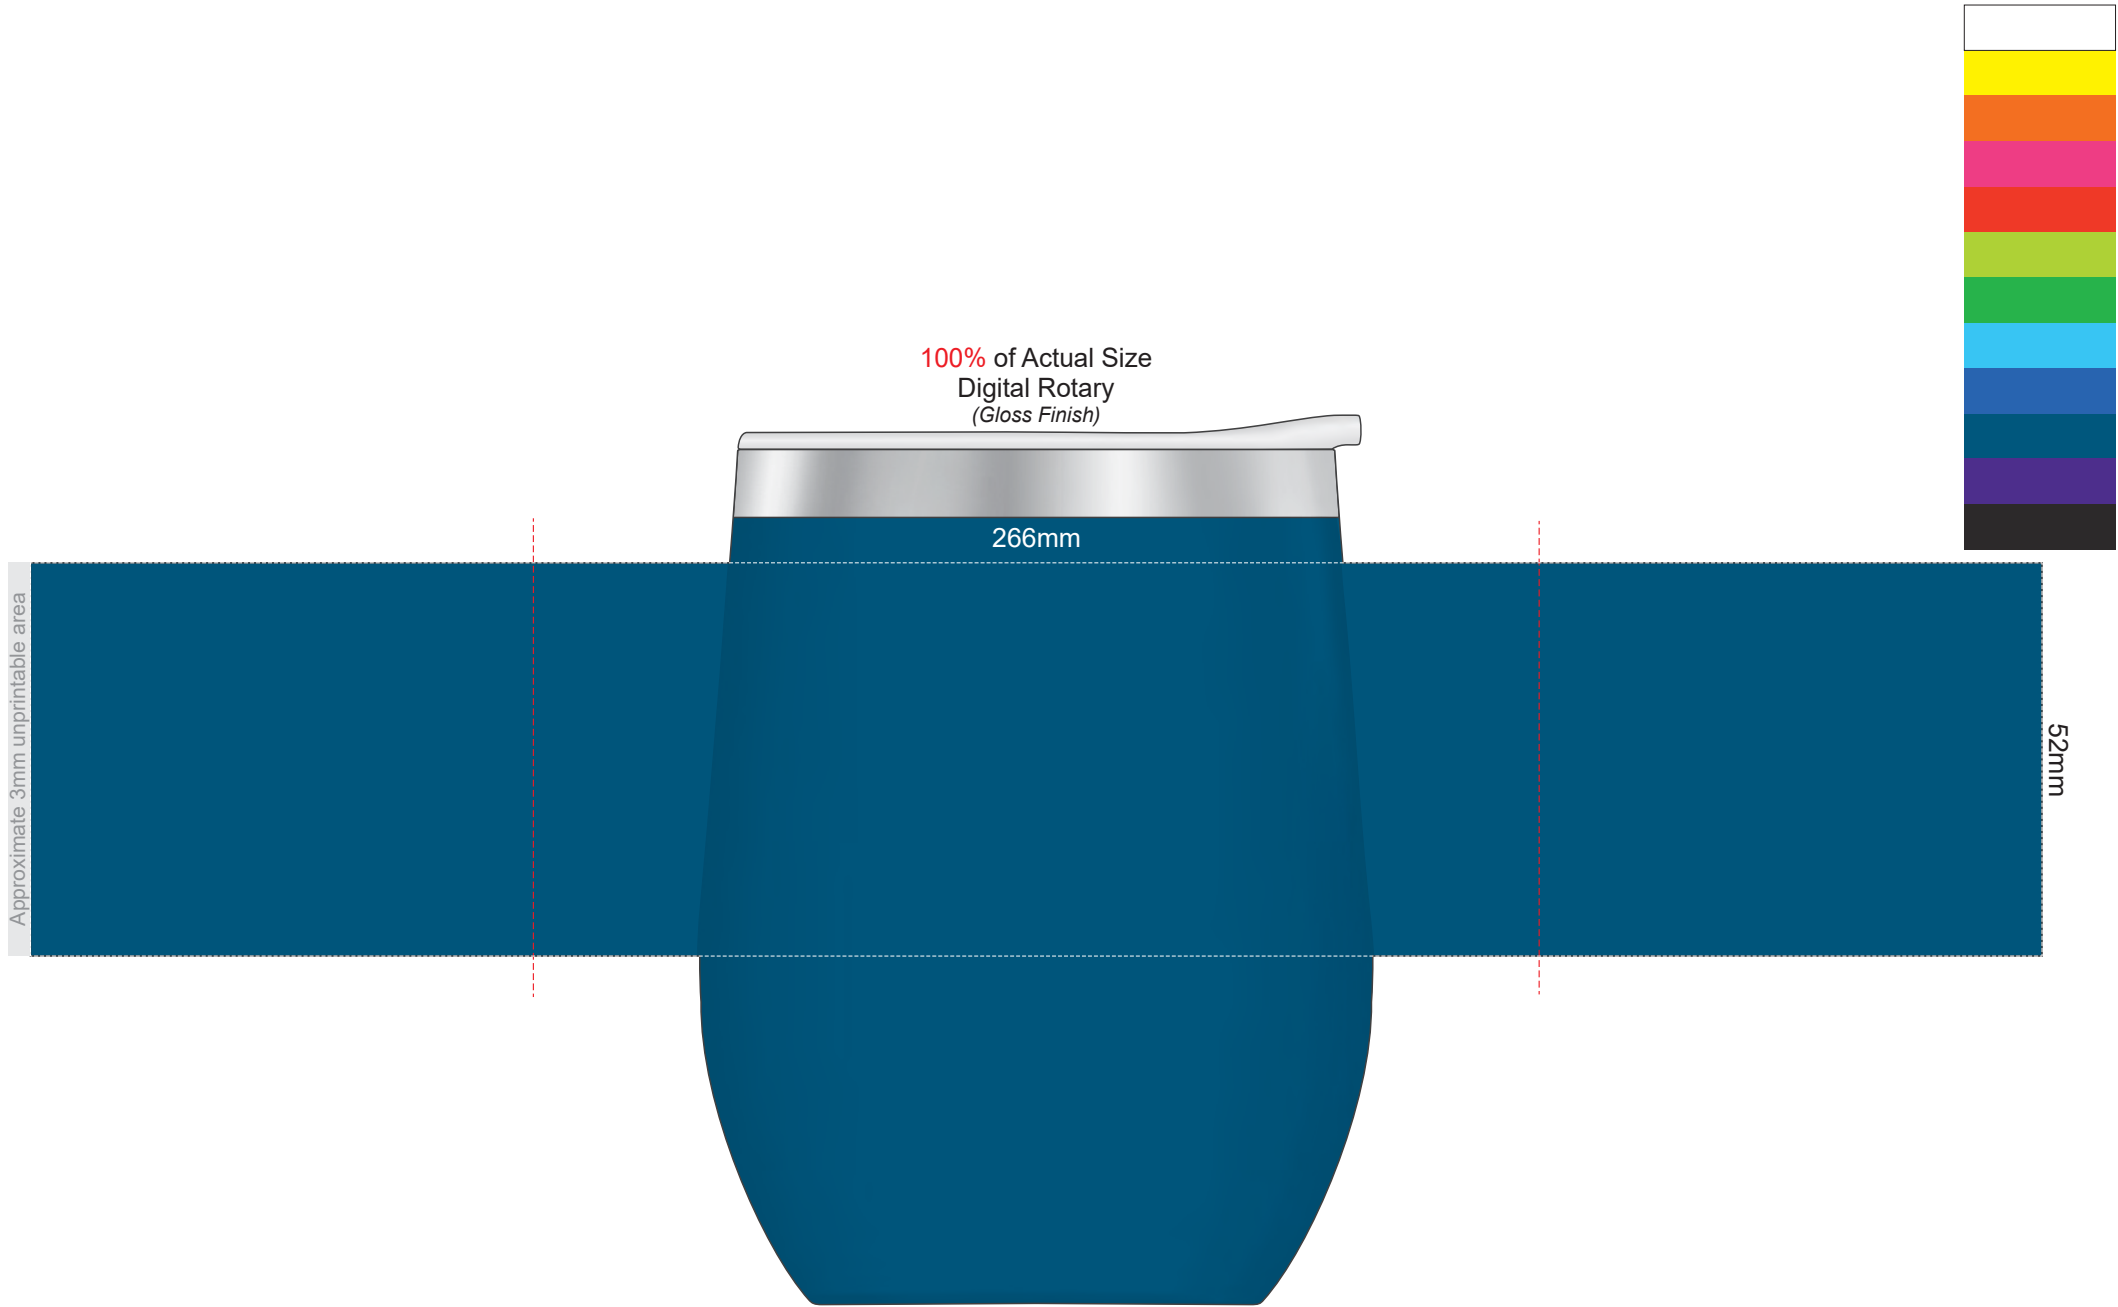

100% of Actual Size  
Pad Print

100% of Actual Size  
Laser Engraving

Please be aware that artwork will adhere to the shape of the product. Therefore, linear shapes that utilise the full print area may appear skewed from the side perspective due to the tapered nature of the product.

 Engraves to a Natural Etch

100% of Actual Size  
Screen Print (one colour)

220mm

43mm

Approximately 26mm  
unprintable area

Approximately 26mm  
unprintable area

Red Line = Exact opposites of the product  
(centre artwork to the red line)

100% of Actual Size  
Screen Print (one colour)

220mm

Approximately 26mm  
unprintable area

Approximately 26mm  
unprintable area

43mm

Red Line = Exact opposites of the product  
(centre artwork to the red line)

100% of Actual Size  
Digital Rotary  
(Gloss Finish)

266mm

Approximate 3mm unprintable area

52mm

Red Line = Exact opposites of the product  
(centre artwork to the red line)

100% of Actual Size  
Digital Rotary  
(Gloss Finish)