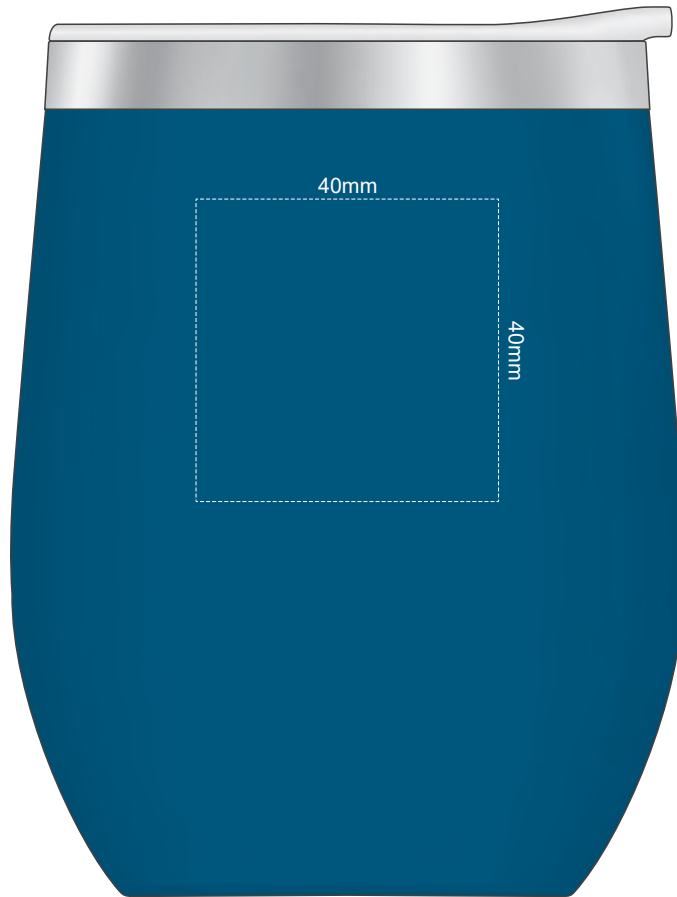

100% of Actual Size  
Pad Print

100% of Actual Size  
Laser Engraving

Please be aware that artwork will adhere to the shape of the product. Therefore, linear shapes that utilise the full print area may appear skewed from the side perspective due to the tapered nature of the product.

Engraves to a Shiny Steel Finish

100% of Actual Size  
Pad Print

100% of Actual Size  
Laser Engraving

Please be aware that artwork will adhere to the shape of the product. Therefore, linear shapes that utilise the full print area may appear skewed from the side perspective due to the tapered nature of the product.

 Engraves to a Natural Etch

100% of Actual Size  
Screen Print (one colour)

220mm

43mm

Approximately 26mm  
unprintable area

Approximately 26mm  
unprintable area

Red Line = Exact opposites of the product  
(centre artwork to the red line)

100% of Actual Size  
Screen Print (one colour)

220mm

Approximately 26mm  
unprintable area

Approximately 26mm  
unprintable area

43mm

Red Line = Exact opposites of the product  
(centre artwork to the red line)