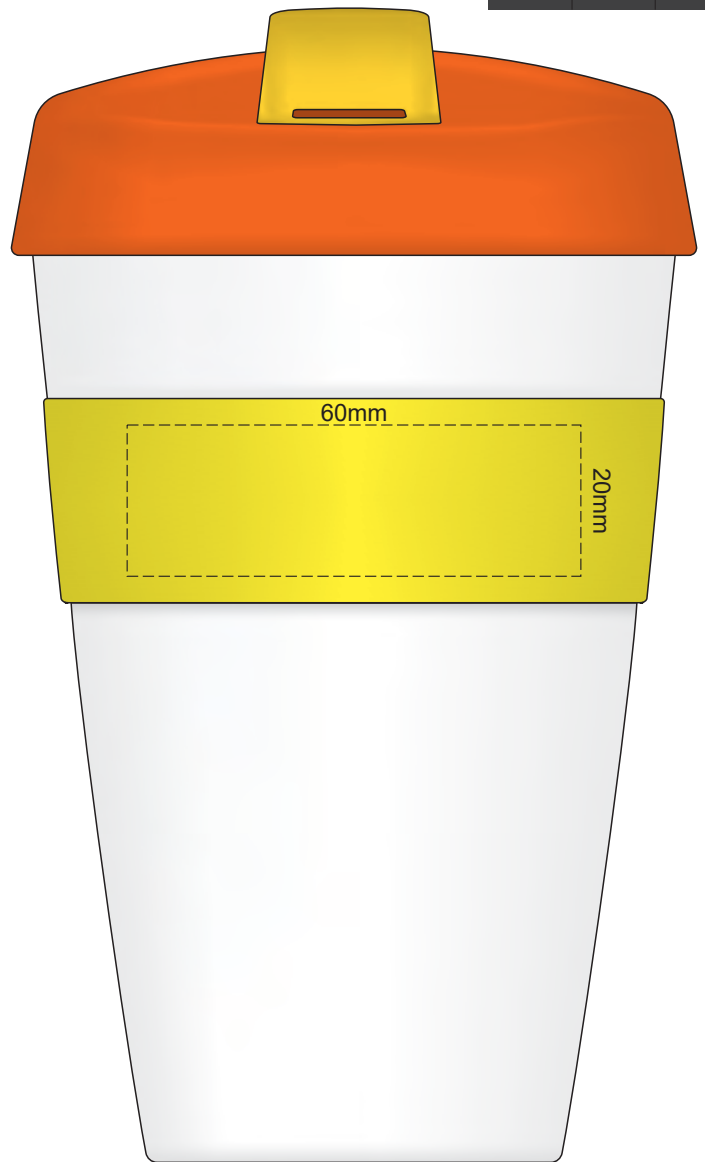

100% of Actual Size  
Pad Print

Cup colour

Flip colour	Lid colour	Band colour
White	White	White
Yellow	X	Yellow
Orange	Orange	Orange
Pink	Pink	Pink
Red	X	Red
Light Green	Light Green	Light Green
Dark Green	X	Dark Green
Cyan	X	Cyan
Light Blue	X	Light Blue
Dark Blue	X	Dark Blue
Dark Purple	X	Dark Purple
Black	Black	Black

100% of Actual Size  
Pad Print

SIDE 1

SIDE 2

Cup colour

Flip colour  
Lid colour  
Band colour

100% of Actual Size  
Screen Print (one colour)

100% of Actual Size  
Screen Print (one colour)  
Double Sided template Front & Back  
170mm

Red Line = Exact opposites of the product  
(centre artwork to the red line)

Cup colour

Flip colour  
Lid colour  
Band colour

100% of Actual Size  
Silicone Digital Print  
Debossed

SIDE 1

SIDE 2

100% of Actual Size  
Digital Packaging Print  
FRONT

Blue Line = The SIGNIFICANT PRINT AREA  
(Keep all critical images & text within this box)

Black Line = Maximum print area

Pink Line = Bleed off to here

Red Line = Fold Line