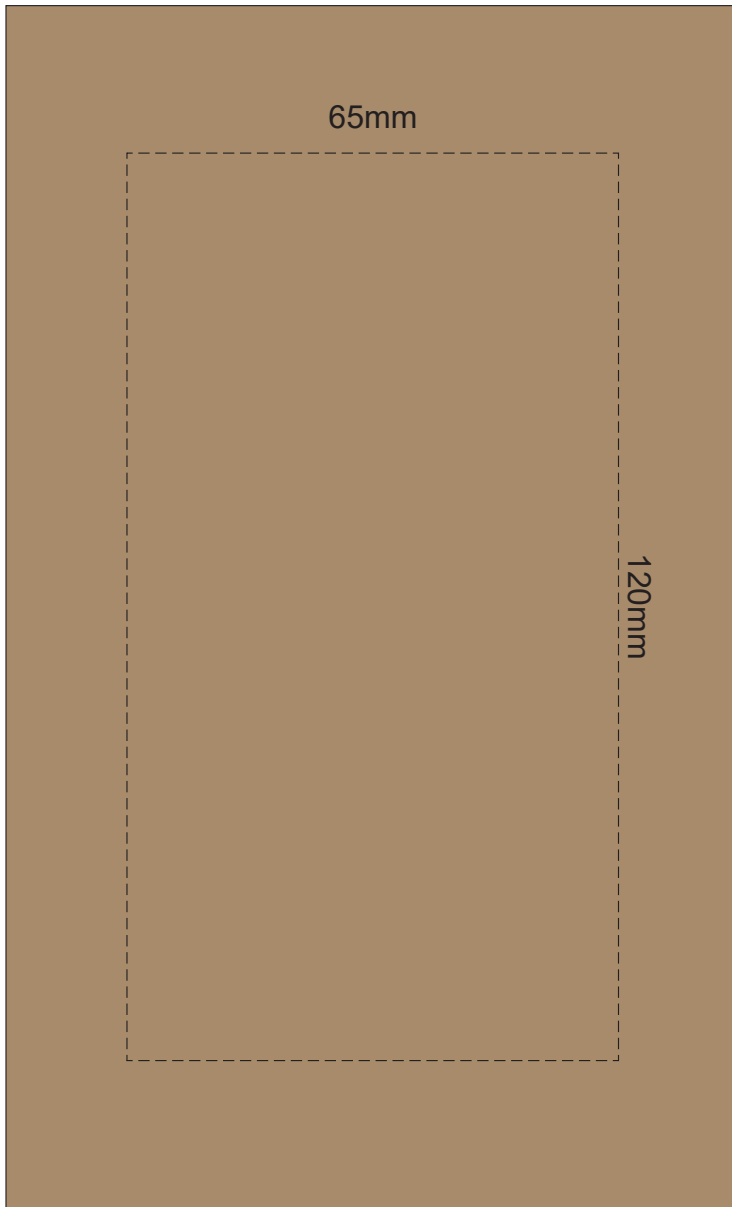

100% of Actual Size  
Pad Print

Cup colour

Flip colour	Lid colour	Band colour
White	White	White
Yellow	X	Yellow
Orange	Orange	Orange
Pink	Pink	Pink
Red	X	Red
Light Green	Light Green	Light Green
Dark Green	X	Dark Green
Cyan	X	Cyan
Light Blue	X	Light Blue
Dark Blue	X	Dark Blue
Dark Purple	X	Dark Purple
Black	Black	Black

100% of Actual Size  
Pad Print

SIDE 1

SIDE 2

Cup colour

Flip colour  
Lid colour  
Band colour

100% of Actual Size  
Screen Print (one colour)

100% of Actual Size  
Screen Print (one colour)  
Double Sided template Front & Back  
170mm

Red Line = Exact opposites of the product  
(centre artwork to the red line)

Cup colour

Flip colour  
Lid colour  
Band colour

100% of Actual Size  
Silicone Digital Print  
Debossed

SIDE 1

SIDE 2

100% of Actual Size  
Digital Packaging Print  
FRONT

Blue Line = The SIGNIFICANT PRINT AREA  
(Keep all critical images & text within this box)

Black Line = Maximum print area

Pink Line = Bleed off to here

Red Line = Fold Line