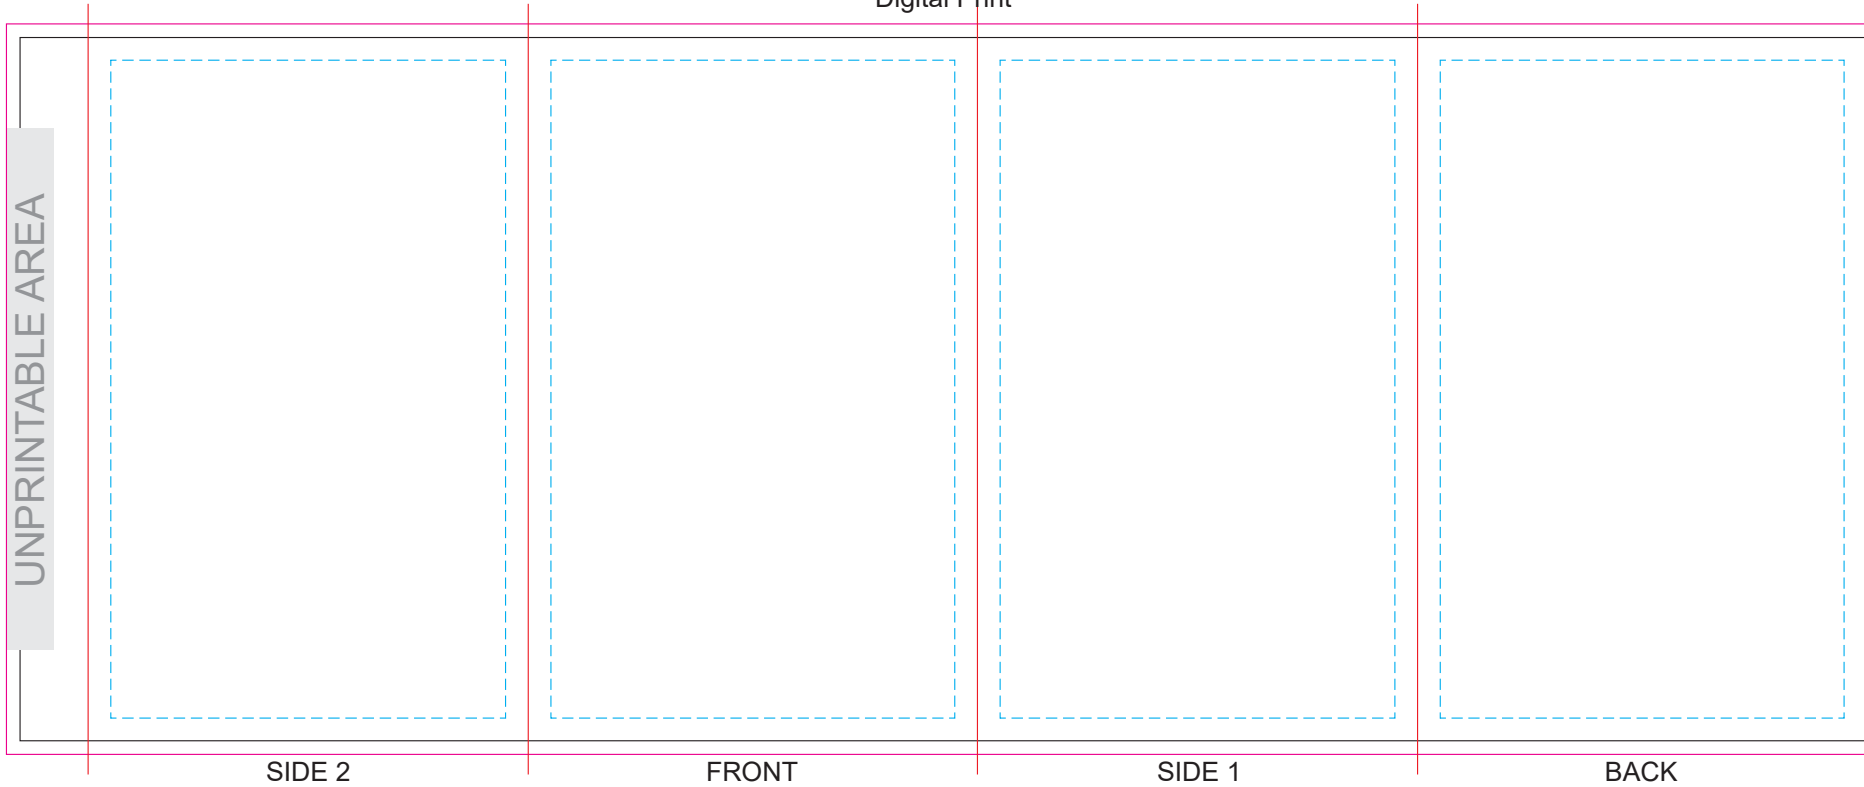

100% of Actual Size  
Pad Print

Cup colour

Flip colour	Lid colour	Band colour
White	White	White
Yellow	X	Yellow
Orange	Orange	Orange
Pink	Pink	Pink
Red	X	Red
Light Green	Light Green	Light Green
Dark Green	X	Dark Green
Cyan	X	Cyan
Light Blue	X	Light Blue
Dark Blue	X	Dark Blue
Dark Purple	X	Dark Purple
Black	Black	Black

100% of Actual Size  
Pad Print

SIDE 1

SIDE 2

Cup colour

Flip colour  
Lid colour  
Band colour

100% of Actual Size  
Screen Print (one colour)

100% of Actual Size  
Screen Print (one colour)  
Double Sided template Front & Back  
170mm

Red Line = Exact opposites of the product  
(centre artwork to the red line)

Cup colour

Flip colour  
Lid colour  
Band colour

100% of Actual Size  
Silicone Digital Print  
Debossed

SIDE 1

SIDE 2

100% of Actual Size  
Digital Packaging Print  
FRONT

Blue Line = The SIGNIFICANT PRINT AREA  
(Keep all critical images & text within this box)

Black Line = Maximum print area

Pink Line = Bleed off to here

Red Line = Fold Line