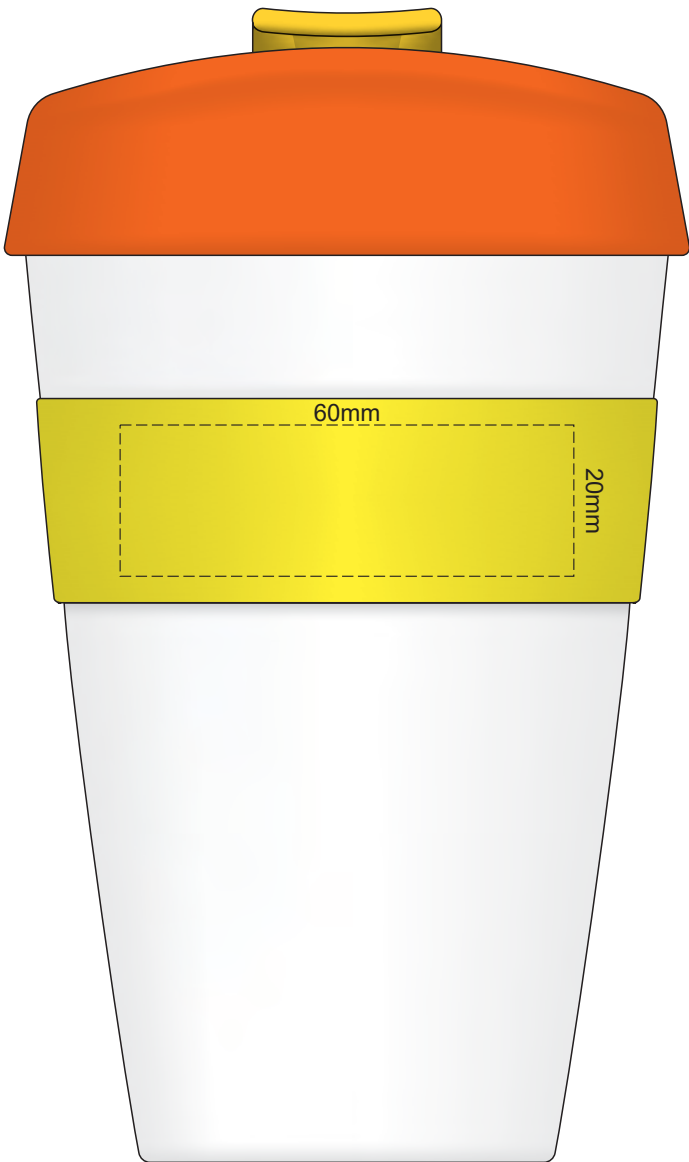

100% of Actual Size  
Pad Print

Cup colour

Flip colour	Lid colour	Band colour
White	White	White
Yellow	X	Yellow
Orange	Orange	Orange
Pink	Pink	Pink
Red	X	Red
Light Green	Light Green	Light Green
Dark Green	X	Dark Green
Cyan	X	Cyan
Light Blue	X	Light Blue
Dark Blue	X	Dark Blue
Dark Purple	X	Dark Purple
Black	Black	Black

100% of Actual Size  
Pad Print

SIDE 1

SIDE 2

Cup colour

Flip colour  
Lid colour  
Band colour

100% of Actual Size  
Screen Print (one colour)

100% of Actual Size  
Screen Print (one colour)  
Double Sided template Front & Back  
170mm

Red Line = Exact opposites of the product  
(centre artwork to the red line)

Cup colour

Flip colour  
Lid colour  
Band colour

100% of Actual Size  
Silicone Digital Print  
Debossed

SIDE 1

SIDE 2

100% of Actual Size  
Digital Packaging Print  
FRONT

Blue Line = The SIGNIFICANT PRINT AREA  
(Keep all critical images & text within this box)

Black Line = Maximum print area

Pink Line = Bleed off to here

Red Line = Fold Line