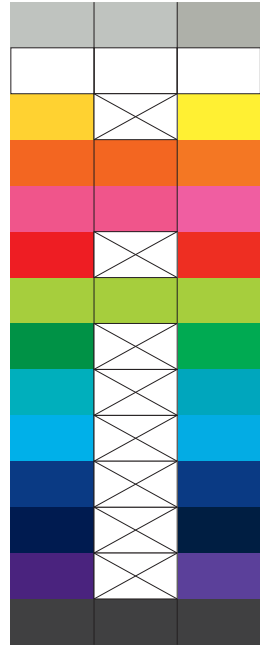

100% of Actual Size  
Pad Print

Cup colour

Flip colour	Lid colour	Band colour
White	White	White
Yellow	X	Yellow
Orange	Orange	Orange
Pink	Pink	Pink
Red	X	Red
Light Green	Light Green	Light Green
Dark Green	X	Dark Green
Cyan	X	Cyan
Light Blue	X	Light Blue
Dark Blue	X	Dark Blue
Dark Purple	X	Dark Purple
Black	Black	Black

100% of Actual Size  
Pad Print

SIDE 1

SIDE 2

Cup colour

Flip colour  
Lid colour  
Band colour

100% of Actual Size  
Screen Print (one colour)

100% of Actual Size  
Screen Print (one colour)  
Double Sided template Front & Back  
170mm

Red Line = Exact opposites of the product  
(centre artwork to the red line)

Cup colour

Flip colour  
Lid colour  
Band colour

100% of Actual Size  
Silicone Digital Print  
Debossed

SIDE 1

SIDE 2

100% of Actual Size  
Digital Packaging Print  
FRONT

Blue Line = The SIGNIFICANT PRINT AREA  
(Keep all critical images & text within this box)

Black Line = Maximum print area

Pink Line = Bleed off to here

Red Line = Fold Line