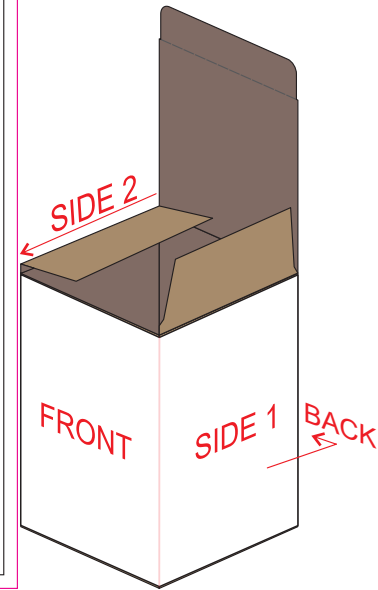

100% of Actual Size  
Pad Print

SIDE 1

SIDE 2

Cup colour

Flip colour  
Lid colour  
Band colour

100% of Actual Size  
Screen Print (one colour)

100% of Actual Size  
Screen Print (one colour)  
Double Sided template Front & Back  
170mm

Red Line = Exact opposites of the product  
(centre artwork to the red line)

Cup colour

Flip colour  
Lid colour  
Band colour

100% of Actual Size  
Silicone Digital Print  
Debossed

SIDE 1

SIDE 2

100% of Actual Size  
Digital Packaging Print  
FRONT

Artwork will be printed directly onto the product via CMYK printing (no white), colours will not be vibrant due to white ink not being available for this process.

**GIFT BOX SLEEVE**

60% of Actual Size

Digital Print

Blue Line = The SIGNIFICANT PRINT AREA  
(Keep all critical images & text within this box)

Black Line = Maximum print area

Pink Line = Bleed off to here

Red Line = Fold Line