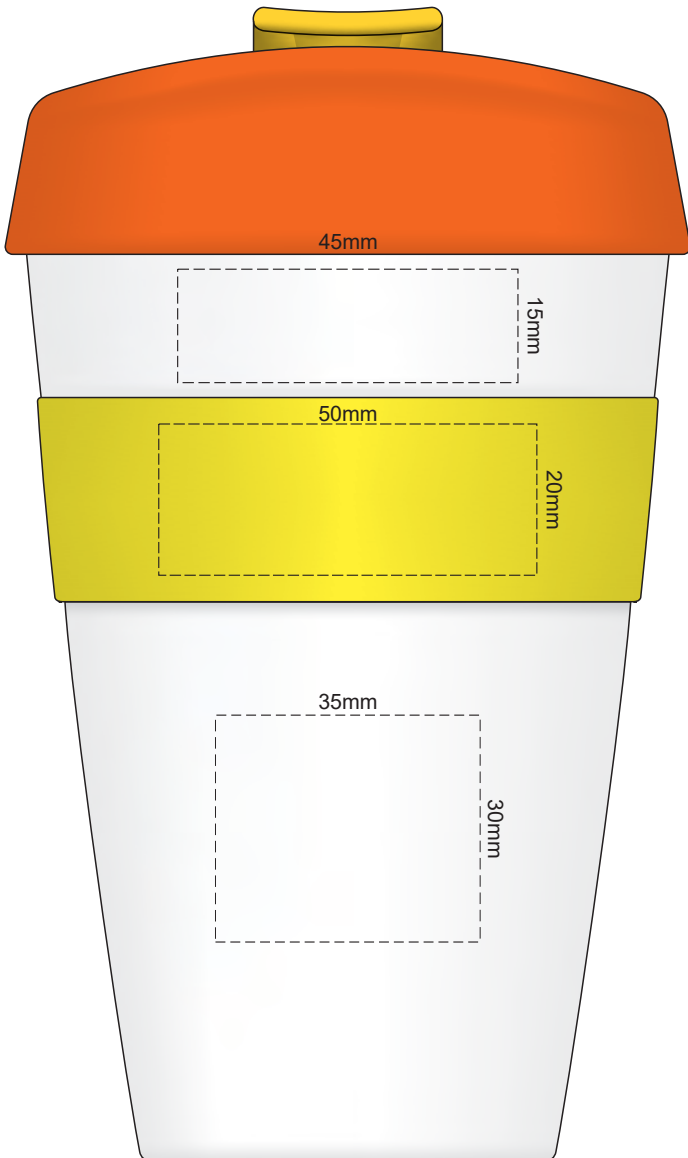

100% of Actual Size  
Pad Print

Cup colour

Flip colour	Lid colour	Band colour
White	White	White
Yellow	X	Yellow
Orange	Orange	Orange
Pink	Pink	Pink
Red	X	Red
Light Green	Light Green	Light Green
Dark Green	X	Dark Green
Cyan	X	Cyan
Light Blue	X	Light Blue
Dark Blue	X	Dark Blue
Dark Purple	X	Dark Purple
Black	Black	Black

100% of Actual Size  
Pad Print

SIDE 1

SIDE 2

Cup colour

Flip colour  
Lid colour  
Band colour

100% of Actual Size  
Screen Print (one colour)

100% of Actual Size  
Screen Print (one colour)  
Double Sided template Front & Back  
170mm

Red Line = Exact opposites of the product  
(centre artwork to the red line)

Cup colour

Flip colour  
Lid colour  
Band colour

100% of Actual Size  
Silicone Digital Print  
Debossed

SIDE 1

SIDE 2

100% of Actual Size  
Digital Packaging Print  
FRONT

Blue Line = The SIGNIFICANT PRINT AREA  
(Keep all critical images & text within this box)

Black Line = Maximum print area

Pink Line = Bleed off to here

Red Line = Fold Line