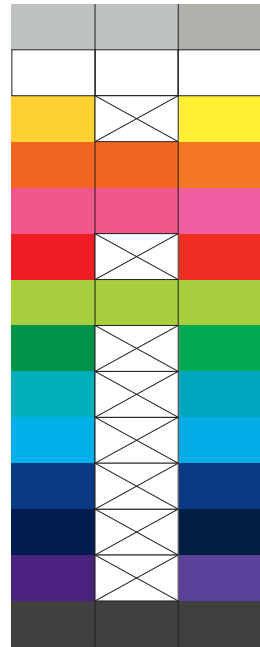

100% of Actual Size  
Pad Print

Cup colour

Flip colour	Lid colour	Band colour
White	White	White
Yellow	X	Yellow
Orange	Orange	Orange
Pink	Pink	Pink
Red	X	Red
Light Green	Light Green	Light Green
Dark Green	X	Dark Green
Cyan	X	Cyan
Light Blue	X	Light Blue
Dark Blue	X	Dark Blue
Dark Purple	X	Dark Purple
Black	Black	Black

100% of Actual Size  
Pad Print

SIDE 1

SIDE 2

Cup colour

Flip colour  
Lid colour  
Band colour

100% of Actual Size  
Screen Print (one colour)

100% of Actual Size  
Screen Print (one colour)  
Double Sided template Front & Back  
170mm

Red Line = Exact opposites of the product  
(centre artwork to the red line)

Cup colour

Flip colour  
Lid colour  
Band colour

100% of Actual Size  
Silicone Digital Print  
Debossed

SIDE 1

SIDE 2

100% of Actual Size  
Digital Packaging Print  
FRONT

Blue Line = The SIGNIFICANT PRINT AREA  
(Keep all critical images & text within this box)

Black Line = Maximum print area

Pink Line = Bleed off to here

Red Line = Fold Line