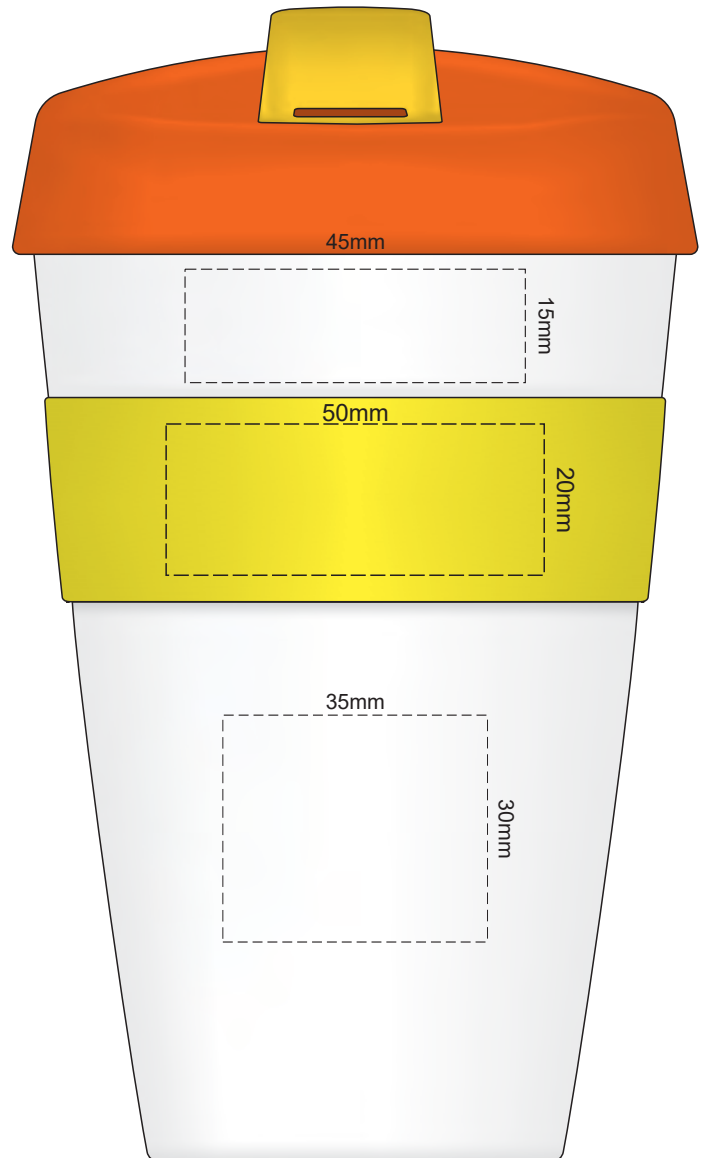

100% of Actual Size  
Pad Print

Cup colour

Flip colour	Lid colour	Band colour
White	White	White
Yellow	X	Yellow
Orange	Orange	Orange
Pink	Pink	Pink
Red	X	Red
Light Green	Light Green	Light Green
Dark Green	X	Dark Green
Cyan	X	Cyan
Light Blue	X	Light Blue
Dark Blue	X	Dark Blue
Dark Purple	X	Dark Purple
Black	Black	Black

100% of Actual Size  
Pad Print

SIDE 1

SIDE 2

Cup colour

Flip colour  
Lid colour  
Band colour

100% of Actual Size  
Screen Print (one colour)

100% of Actual Size  
Screen Print (one colour)  
Double Sided template Front & Back  
170mm

Red Line = Exact opposites of the product  
(centre artwork to the red line)

Cup colour

Flip colour  
Lid colour  
Band colour

100% of Actual Size  
Silicone Digital Print  
Debossed

SIDE 1

SIDE 2

100% of Actual Size  
Digital Packaging Print  
FRONT

Blue Line = The SIGNIFICANT PRINT AREA  
(Keep all critical images & text within this box)

Black Line = Maximum print area

Pink Line = Bleed off to here

Red Line = Fold Line