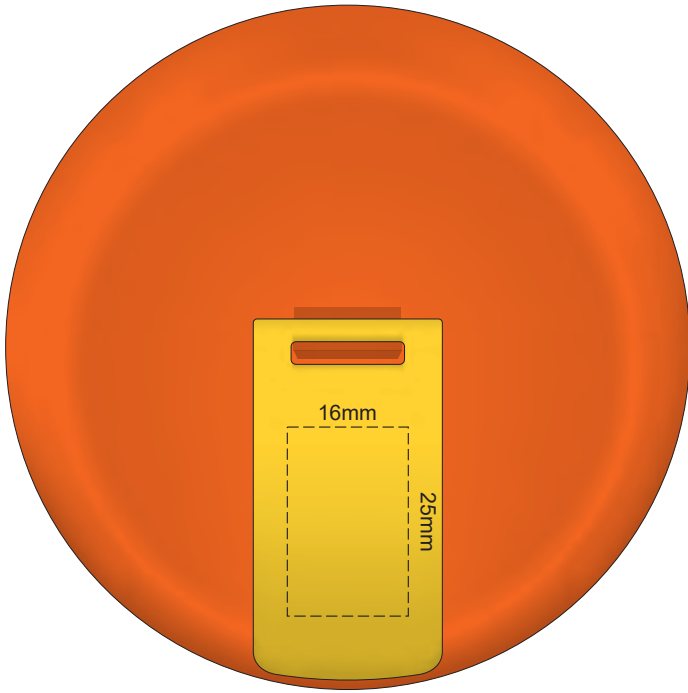

100% of Actual Size  
Pad Print

Cup colour

Flip colour	Lid colour	Band colour
White	White	White
Yellow	X	Yellow
Orange	Orange	Orange
Pink	Pink	Pink
Red	X	Red
Light Green	Light Green	Light Green
Dark Green	X	Dark Green
Cyan	X	Cyan
Light Blue	X	Light Blue
Dark Blue	X	Dark Blue
Dark Purple	X	Dark Purple
Black	Black	Black

100% of Actual Size  
Pad Print

SIDE 1

SIDE 2

Cup colour

Flip colour  
Lid colour  
Band colour

100% of Actual Size  
Screen Print (one colour)

100% of Actual Size  
Screen Print (one colour)  
Double Sided template Front & Back  
170mm

Red Line = Exact opposites of the product  
(centre artwork to the red line)

Cup colour

Flip colour  
Lid colour  
Band colour

100% of Actual Size  
Silicone Digital Print  
Debossed

SIDE 1

SIDE 2

100% of Actual Size  
Digital Packaging Print  
FRONT

Blue Line = The SIGNIFICANT PRINT AREA  
(Keep all critical images & text within this box)

Black Line = Maximum print area

Pink Line = Bleed off to here

Red Line = Fold Line