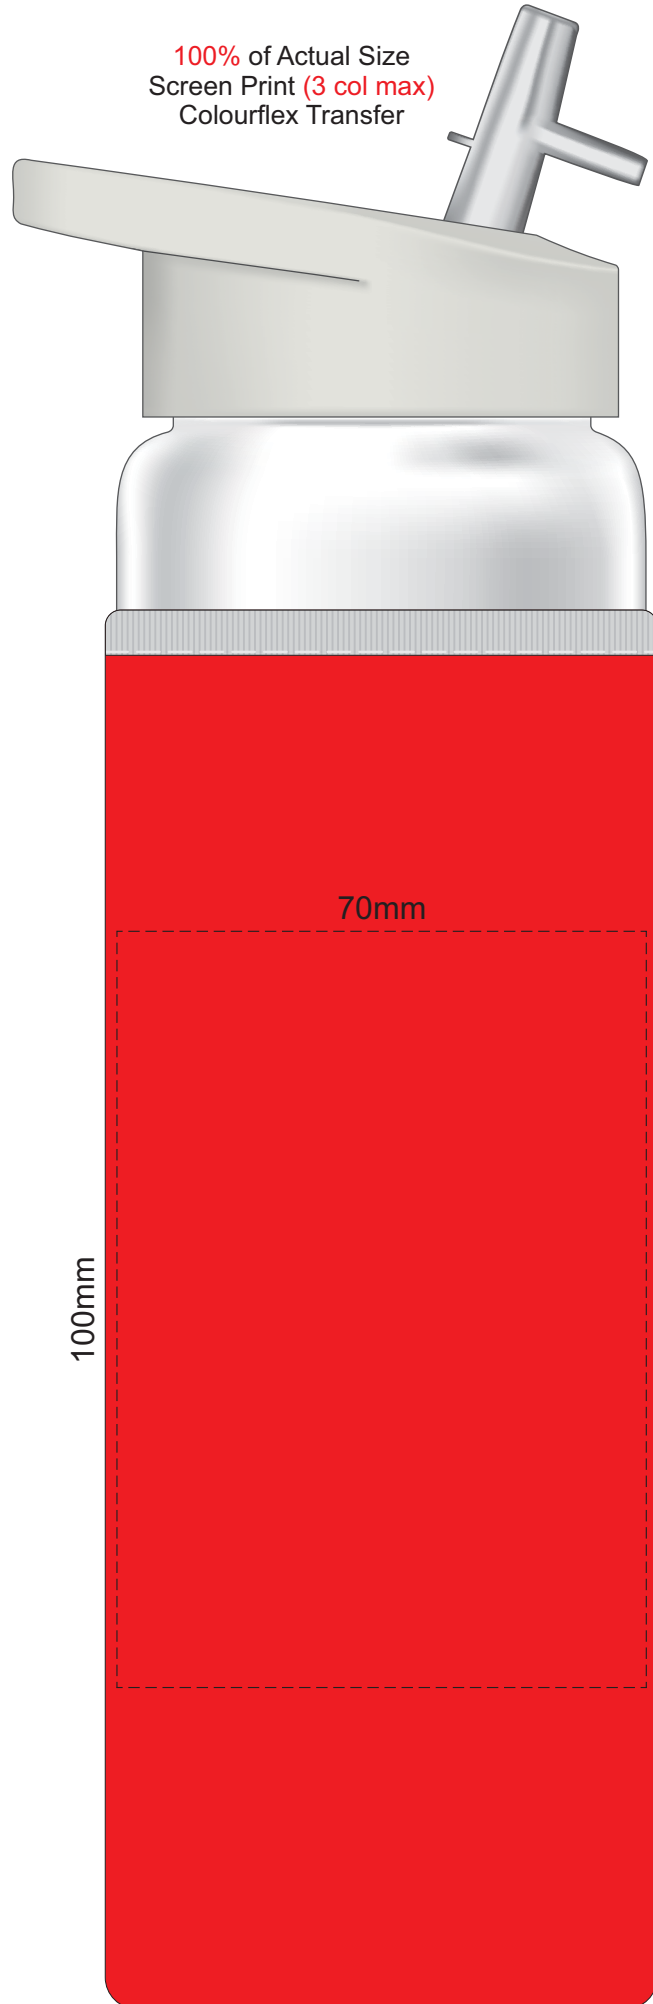

100% of Actual Size
Screen Print (3 col max)
Colourflex Transfer

70mm

100mm