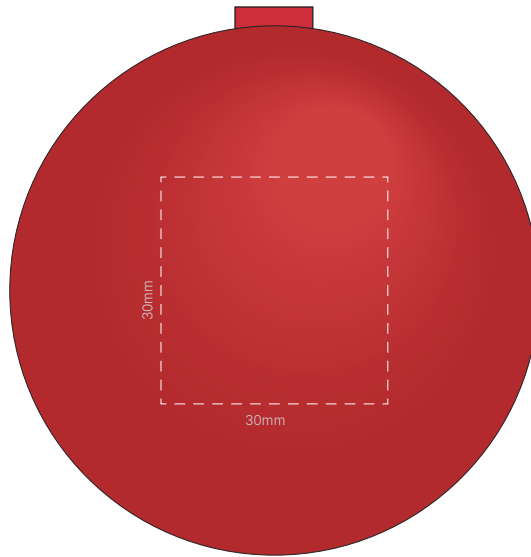

Actual Print Size

(Please specify actual print size here)

<p><b>Product Colour/s</b> (Please specify product colour/s here)</p>	<p><b>Print colour/s</b> (Please specify print colour/s here)</p>	<p><b>Quantity</b> (Please specify quantity here)</p>
<p><b>Print Method</b> ■ Pad Print: 30mm W x 30mm H</p>		<p><b>Colours Available</b> </p>

**Additional Notes/Art Instructions:**  
\*Special art instructions that needs to be noted shall be placed here. If none, this note must be removed.

**Disclaimer notes:**

Colour proofs are to be used as a guide only. Line drawing is for approximate print positional guide only. Please familiarise yourself with the product prior to approving. It is not intended to be an exact scale or detailed representation. Small details or text, including™®, may fill in and not be legible. Dotted lines will not be printed and are for maximum print guide only. The fine lines and details in your logo may not be able to be clearly.