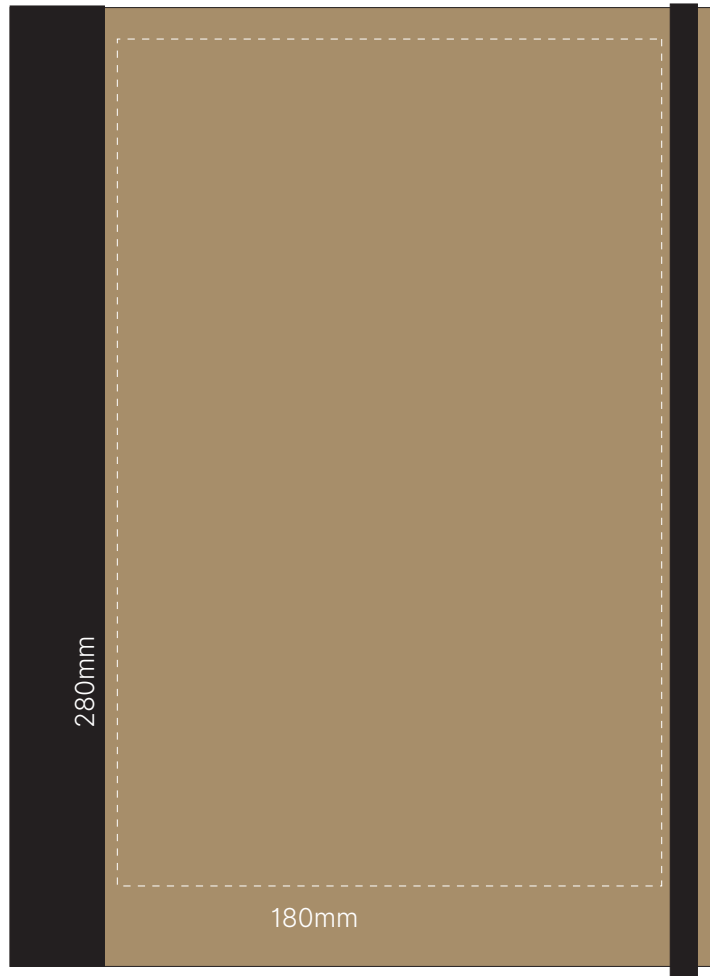

Actual Print Size

(Please specify actual print size here)

| | | |
|--|---|---|
| <p>Product Colour/s Natural</p> | <p>Print colour/s (Please specify print colour/s here)</p> | <p>Quantity (Please specify quantity here)</p> |
| <p>Print Method ■ Screen Print: 180mm W x 280mm H</p> | | <p>Colours Available ●</p> |

Additional Notes/Art Instructions:
*Special art instructions that needs to be noted shall be placed here. If none, this note must be removed.

Disclaimer notes:

Colour proofs are to be used as a guide only. Line drawing is for approximate print positional guide only. Please familiarise yourself with the product prior to approving. It is not intended to be an exact scale or detailed representation. Small details or text, including™®, may fill in and not be legible. Dotted lines will not be printed and are for maximum print guide only. The fine lines and details in your logo may not be able to be clearly.