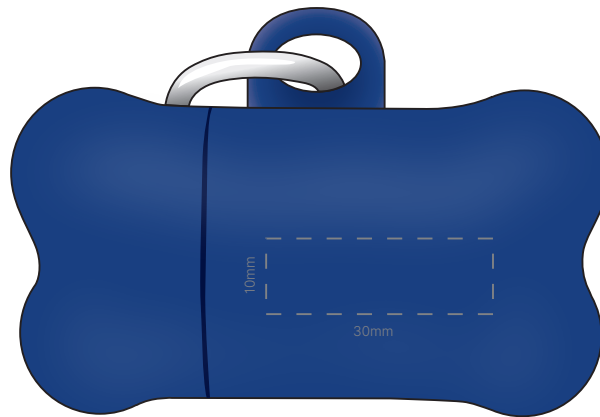

Actual Print Size

(Please specify actual print size here)

<p>Product Colour/s Blue</p>	<p>Print colour/s (Please specify print colour/s here)</p>	<p>Quantity (Please specify quantity here)</p>
<p>Print Method ■ Pad Print: 30mm W x 10mm H</p>		<p>Colours Available ●</p>

Additional Notes/Art Instructions:

*Special art instructions that needs to be noted shall be placed here. If none, this note must be removed.

Disclaimer notes:

Colour proofs are to be used as a guide only. Line drawing is for approximate print positional guide only. Please familiarise yourself with the product prior to approving. It is not intended to be an exact scale or detailed representation. Small details or text, including™®, may fill in and not be legible. Dotted lines will not be printed and are for maximum print guide only. The fine lines and details in your logo may not be able to be clearly.