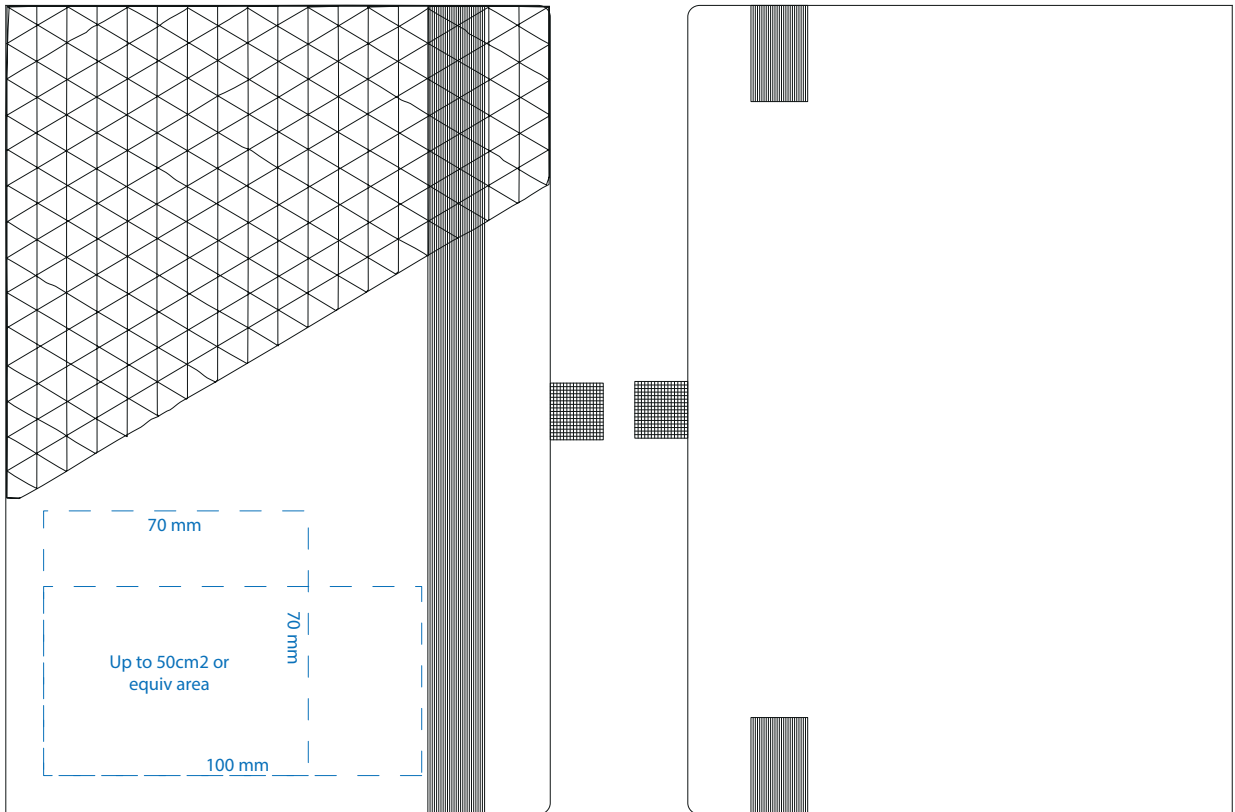

Product: **1026JNL – Geo Notebook**
Product Size: **144mm(w) x 214mm(h)**
Product Colour: -
Decoration Size: **mm(w) x mm(h)**
Decoration Method: -
Decoration Colour: -

**Artwork
Approval**

Art Version: V1

**Digital Print
1 Colour Print
Product Scale 50%**

Blue line represents art dec size for digital print and 1 colour print
Branding can be moved anywhere within the red line avoiding pattern

Notes:

Please check that all the details are correct before providing your approval with confirmed art version
Where the decoration method uses digital printing techniques colours are produced using CMYK equivalent.

**Debossing
Product Scale 50%**

Blue line represents possible art dec size

Notes:

Please check that all the details are correct before providing your approval with confirmed art version
Where the decoration method uses digital printing techniques colours are produced using CMYK equivalent.