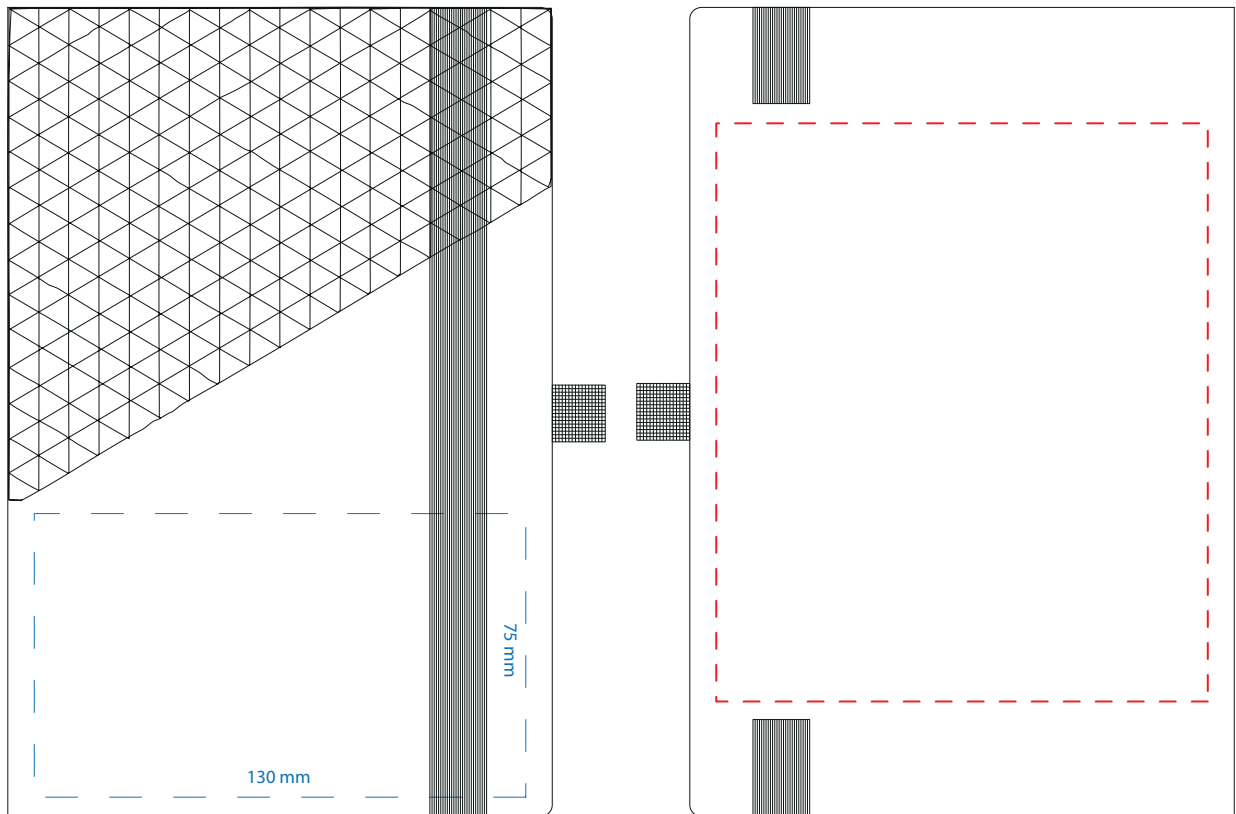

Product: **1026JNL – Geo Notebook**
Product Size: **144mm(w) x 214mm(h)**
Product Colour: -
Decoration Size: **mm(w) x mm(h)**
Decoration Method: -
Decoration Colour: -

**Artwork
Approval**

Art Version: V1

Product Scale 50%

Notes:

Please check that all the details are correct before providing your approval with confirmed art version
Where the decoration method uses digital printing techniques colours are produced using CMYK equivalent.

**Digital Print
1 Colour Print
Product Scale 50%**

Blue line represents art dec size for digital print and 1 colour print
Branding can be moved anywhere within the red line avoiding pattern

Notes:

Please check that all the details are correct before providing your approval with confirmed art version
Where the decoration method uses digital printing techniques colours are produced using CMYK equivalent.

**Debossing
Product Scale 50%**

Blue line represents possible art dec size

Notes:

Please check that all the details are correct before providing your approval with confirmed art version
Where the decoration method uses digital printing techniques colours are produced using CMYK equivalent.